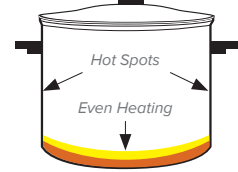

3-PLY COOKWARE

CONVENTIONAL COOKWARE

18-8 stainless steel interior does not affect color or flavors of food

3004 aluminum core provides even heat on bottom of pan and side walls

18-0 stainless steel exterior for durability and for use with gas, electric, or induction ranges