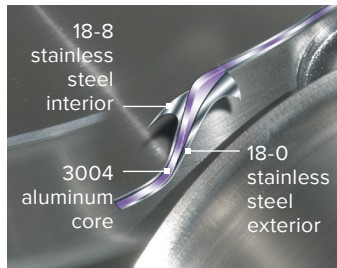

TRIBUTE® 3-PLY COOKWARE

COOK ON FLAVOR-NEUTRAL 18-8 STAINLESS STEEL

Backed by a lifetime warranty and engineered to retain a precise combination of commercial strength and ergonomic characteristics, Vollrath's Tribute line has earned its reputation as one of the industry's top-performing cookware lines. The heavy-duty 18-8 non-corrosive stainless steel interior guarantees flavor neutrality and is surrounded by a layer of aluminum for even thermal distribution. The magnetic stainless steel outer layer makes Tribute a perfect choice for induction cooking. This exceptional cookware line includes Vollrath's TriVent® handle, an industry-leading handle known for durability and comfort, attached securely with the lifetime Ever-Tite™ Riveting System.

3-PLY COOKWARE

CONVENTIONAL COOKWARE

18-8 stainless steel interior does not affect color or flavors of food

3004 aluminum core provides even heat on bottom of pan and side walls

18-0 stainless steel exterior for durability and for use with gas, electric, or induction ranges