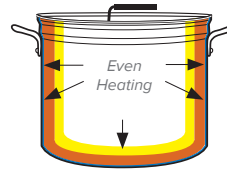

3-PLY COOKWARE

CONVENTIONAL COOKWARE

18-8 stainless steel interior does not affect color or flavors of food

3004 aluminum core provides even heat on bottom of pan and side walls

18-0 stainless steel exterior for durability and for use with gas, electric, or induction ranges