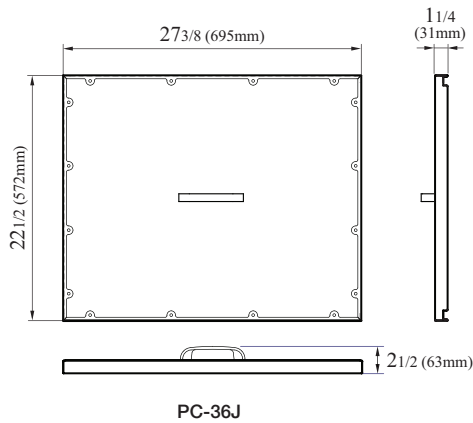

Clear Pan Covers for Buffet Display Tables

PLAN VIEW

36" (L) Prep Table
Item No. PC-36J (1ea)
Dimension (L x D x H) (Inch) 27 3/8 x 22 1/2 x 1 1/4
Weight (Lbs.) 6
Applicable Models JBT-36

48" (L) Prep Table
Item No. PC-48J (1ea)
Dimension (L x D x H) (Inch) 40 3/8 x 22 1/2 x 1 1/4
Weight (Lbs.) 7
Applicable Models JBT-48

60" (L) Prep Table
Item No. PC-60J (PC-36J x 2ea)
Dimension (L x D x H) (Inch) 27 3/8 x 22 1/2 x 1 1/4
Weight (Lbs.) 12
Applicable Models JBT-60

72" (L) Prep Table
Item No. PC-72J (PC-36J+PC-48J)
Dimension (L x D x H) (Inch) 27 3/8 x 22 1/2 x 1 1/4 40 3/8 x 22 1/2 x 1 1/4
Weight (Lbs.) 14
Applicable Models JBT-72