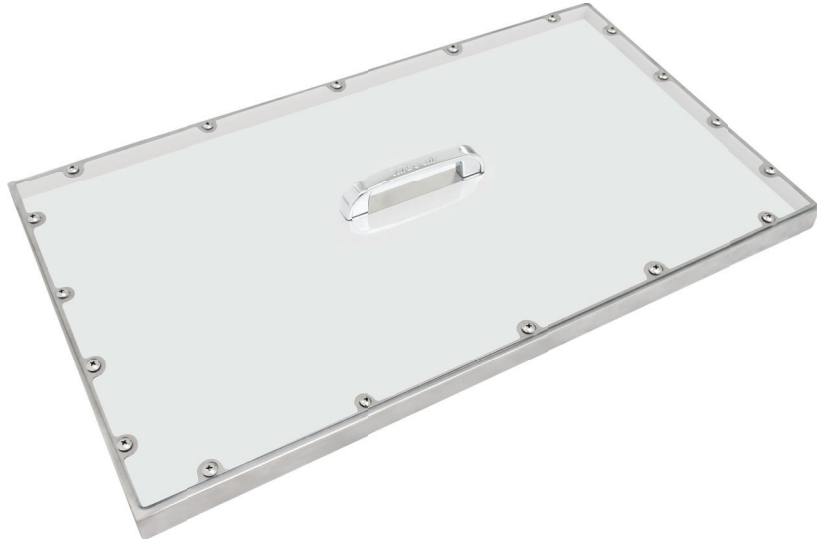

Clear Pan Covers for Buffet Display Tables

PLAN VIEW

36" (L) Prep Table
Item No. PC-36J (1ea)
Dimension (L x D x H) (Inch) 27 3/8 x 22 1/2 x 1 1/4
Weight (Lbs.) 6
Applicable Models JBT-36

48" (L) Prep Table
Item No. PC-48J (1ea)
Dimension (L x D x H) (Inch) 40 3/8 x 22 1/2 x 1 1/4
Weight (Lbs.) 7
Applicable Models JBT-48

60" (L) Prep Table
Item No. PC-60J (PC-36J x 2ea)
Dimension (L x D x H) (Inch) 27 3/8 x 22 1/2 x 1 1/4
Weight (Lbs.) 12
Applicable Models JBT-60

72" (L) Prep Table
Item No. PC-72J (PC-36J+PC-48J)
Dimension (L x D x H) (Inch) 27 3/8 x 22 1/2 x 1 1/4 40 3/8 x 22 1/2 x 1 1/4
Weight (Lbs.) 14
Applicable Models JBT-72