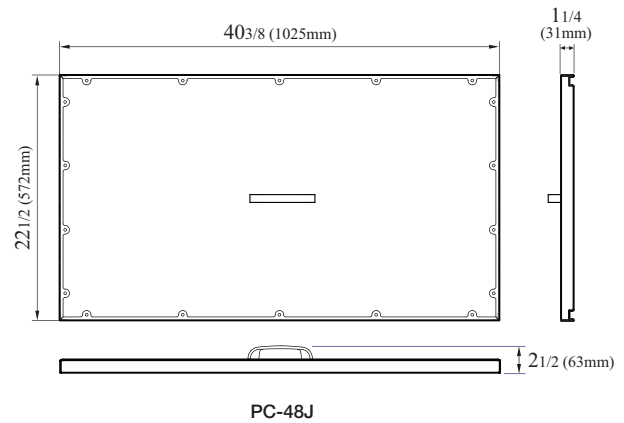

Clear Pan Covers for Buffet Display Tables

PLAN VIEW

36" (L) Prep Table
Item No. PC-36J (1ea)
Dimension (L x D x H) (Inch) 27 3/8 x 22 1/2 x 1 1/4
Weight (Lbs.) 6
Applicable Models JBT-36

48" (L) Prep Table
Item No. PC-48J (1ea)
Dimension (L x D x H) (Inch) 40 3/8 x 22 1/2 x 1 1/4
Weight (Lbs.) 7
Applicable Models JBT-48

60" (L) Prep Table
Item No. PC-60J (PC-36J x 2ea)
Dimension (L x D x H) (Inch) 27 3/8 x 22 1/2 x 1 1/4
Weight (Lbs.) 12
Applicable Models JBT-60

72" (L) Prep Table
Item No. PC-72J (PC-36J+PC-48J)
Dimension (L x D x H) (Inch) 27 3/8 x 22 1/2 x 1 1/4 40 3/8 x 22 1/2 x 1 1/4
Weight (Lbs.) 14
Applicable Models JBT-72