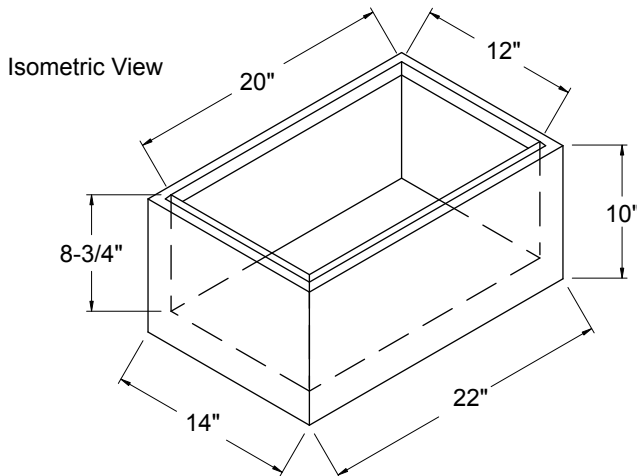

Project: _____	AIA# _____
Item #: _____ Qty: _____	SIS# _____
Model #: _____	

Ice Pan Holder

IB-14x22

Standard Features

- Complete stainless steel construction
- PVC plastic breaker strip around ice bin liner acts as thermal barrier to prevent heat transfer
- Eco friendly foamed-in-place insulation has zero impact on global warming or ozone depletion.
- 10" high with 8-3/4" deep liner
- Convenient size for easy countertop display
- Smooth PVC trim on the bottom surface helps to protect counter top surfaces
- Portable unit without drain - no drain connection required
- Specially sized for ice chilled storage of one food pan

The IB-14x22 as a food pan holder (pan not included)

The IB-14x22 as a portable ice display unit

Specifications

Drains

- Portable unit without drain - no drain connection required

Capacity

- One food pan

Materials

- 20 gauge stainless steel parts include: top, interior liner, all sides, and bottom

Smooth PVC trim on the bottom surface helps to protect counter top surfaces

To view cleaning and care instructions, please visit:
https://www.glastender.com/PDF/F-423-011_ss_clean_care.pdf