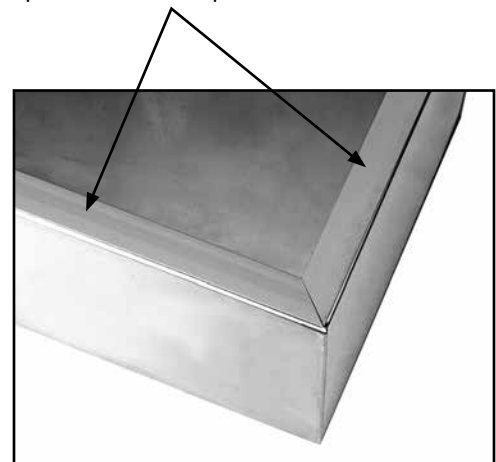

Project: _____	AIA# _____
Item #: _____ Qty: _____	SIS# _____
Model #: _____	

Ice Pan Holder

IB-14x22

Standard Features

- Complete stainless steel construction
- PVC plastic breaker strip around ice bin liner acts as thermal barrier to prevent heat transfer
- Eco friendly foamed-in-place insulation has zero impact on global warming or ozone depletion.
- 10" high with 8-3/4" deep liner
- Convenient size for easy countertop display
- Smooth PVC trim on the bottom surface helps to protect counter top surfaces
- Portable unit without drain - no drain connection required
- Specially sized for ice chilled storage of one food pan

The IB-14x22 as a food pan holder (pan not included)

The IB-14x22 as a portable ice display unit

Specifications

Drains

- Portable unit without drain - no drain connection required

Capacity

- One food pan

Materials

- 20 gauge stainless steel parts include: top, interior liner, all sides, and bottom

Smooth PVC trim on the bottom surface helps to protect counter top surfaces

To view cleaning and care instructions, please visit:
https://www.glastender.com/PDF/F-423-011_ss_clean_care.pdf