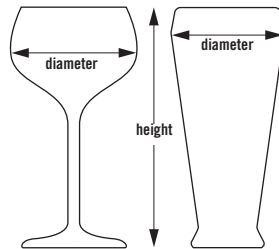

HALF SIZE CAMRACKS® FOR STEMWARE & TUMBLERS

- Very effective for carrying less weight and for storing drinkware in space-restricted locations.
- Ideal for small under-counter glasswashers.