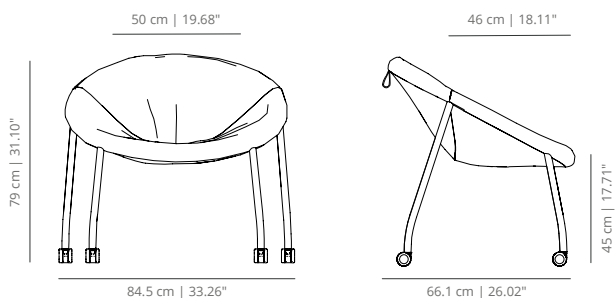

ZOCO

ZOCO

SKU:VIMOBÉ-402-ZO

fixed lounge chair

ZOCO

SKU:VIMOBÉ-402-ZOR

lounge chair with casters and handle

INDOOR FINISHES