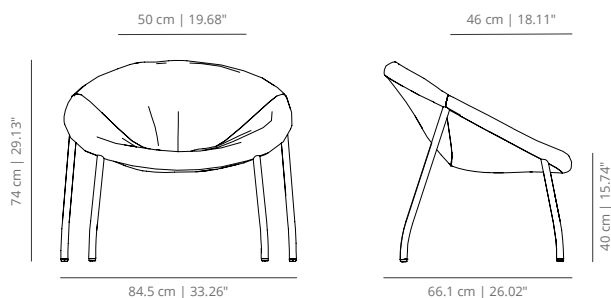

ZOCO

ZOCO

SKU:VIMOBÉ-402-ZO

fixed lounge chair

ZOCO

SKU:VIMOBÉ-402-ZOR

lounge chair with casters and handle

INDOOR FINISHES