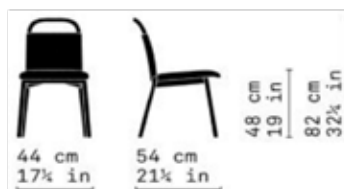

Patricia Urquiola

contract

ZANTILAM 21 frassino / ashwood

Sedia dining

Schienale intrecciato corda nautica e sedile imbottito

Dining chair

Woven nautical rope back and upholstered seat

Ashwood