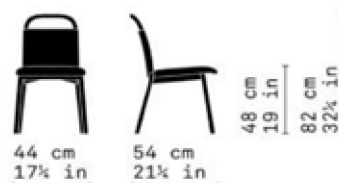

Patricia Urquiola

ZANTILAM 21 frassino / ashwood

Sedia dining

Schienale intrecciato corda nautica e sedile imbottito

Dining chair

Woven nautical rope back and upholstered seat

Beechwood

Anthracite grey
lacquered
FA-LGA01