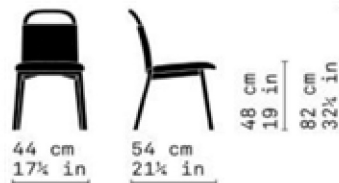

### ZANTILAM 01 frassino / ashwood

Sedia dining

*Dining chair*

Schienale e sedile imbottiti

*Upholstered seat and back*