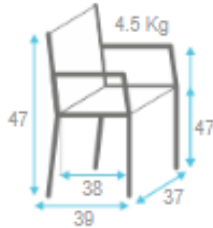

Wellington Beta S Low Stool

SKU:CMMOAS-403-CDWELLINS

	 ←1.4 m→ FABRIC CONSUMPTION (M)
	1 UN
SINGLE FABRIC	0

REF: CDWELLINS

WOOD	STOCK	MIN
Beech Wood	⊘	24
Ash Wood	⊘	48

Dimensions:

Height: 47 cm - 18.5"
 Width: 37 cm - 14.5"
 Depth: 39 cm - 15.4"
 Seat Height: 47 cm - 18.5"