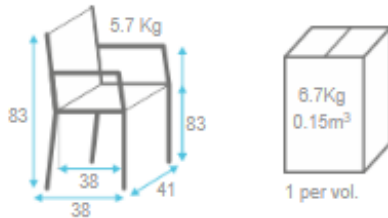

Wellington Beta 2 Barstool

SKU:CMMOAS-403-CDWELLIN6

	← 1.4 m → FABRIC CONSUMPTION (M)				LEATHER (M2)
	1 UN	2 UN	4 UN	6 UN	1 UN
SINGLE FABRIC	0.60	0.60	1.20	1.80	0.57

REF: CDWELLIN6

WOOD	STOCK	MIN
Beech Wood	✓	0
Ash Wood	✗	48

Dimensions:

Height: 83 cm - 32.7"
 Width: 41 cm - 16.1"
 Depth: 38 cm - 15"
 Seat Height: 83 cm - 32.7"

Material:

Solid beech wood frame and it is available with an upholstered seat. This product is offered in other finishes, and in fabric, leather or COM. Contact us for dimensions and finishes customizations.