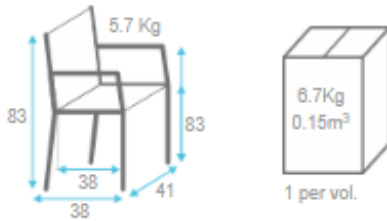

# Wellington Beta 2 Barstool

SKU: CMMOAS-403-CDWELLIN6

	← 1.4 m → FABRIC CONSUMPTION (M)				LEATHER (M2)
	1 UN	2 UN	4 UN	6 UN	1 UN
<b>SINGLE FABRIC</b>	0.60	0.60	1.20	1.80	0.57

REF: CDWELLIN6

WOOD	STOCK	MIN
Beech Wood	✓	0
Ash Wood	✗	48

**Dimensions:**

Height: 83 cm - 32.7"  
 Width: 41 cm - 16.1"  
 Depth: 38 cm - 15"  
 Seat Height: 83 cm - 32.7"

**Material:**

Solid beech wood frame and it is available with an upholstered seat. This product is offered in other finishes, and in fabric, leather or COM. Contact us for dimensions and finishes customizations.