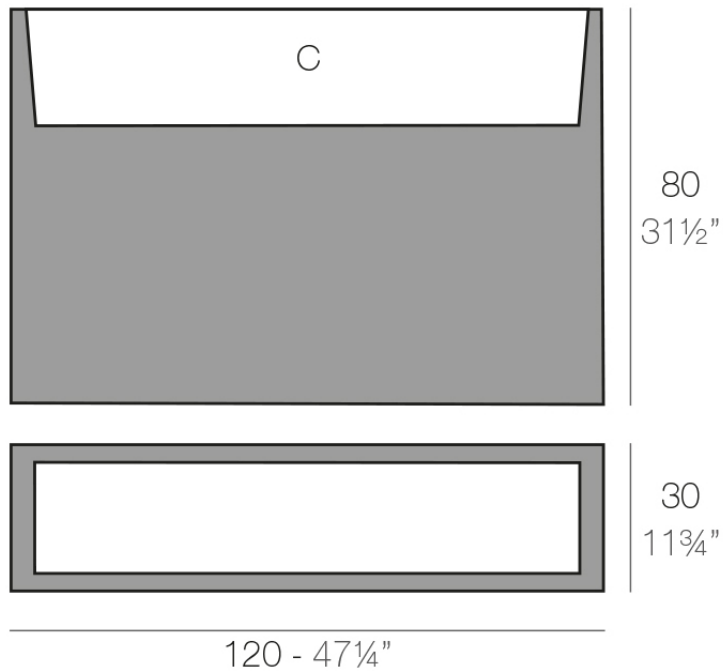

Info

Description

Pot made of polyethylene resin by rotational moulding. 100% Recyclable. Item suitable for indoor and outdoor use. Available in different finishes.

Weight: 9 Kg

WALL 80 cm C = 30 L 75 x 20 cm
WALL 31 1/2" C = 11 3/4 gal x 7 3/4"

Info

Description

Pot made of polyethylene resin by rotational moulding. 100% Recyclable. Item suitable for indoor and outdoor use. Available in different finishes.

Weight: 18 Kg

WALL 120 cm C = 60 L 14 x 24 cm
WALL 47 1/4" C = 23 1/2 gal 0 1/2"