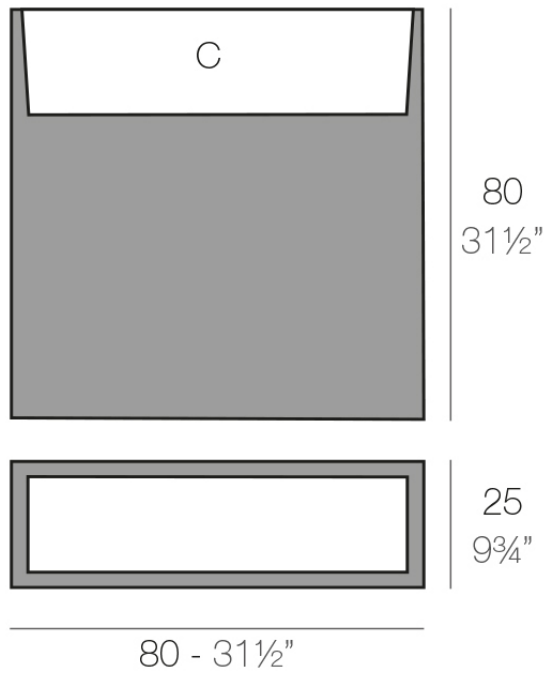

MONDO

WALL PLANTER

SKU: VOMOOM-701-WALL

Wall 80x25x80

The most extensive collection of indoor and outdoor planters .Timeless and minimalist designs that allow you to create unique and original atmospheres for homes, restaurants and any space.

Info

Description

Pot made of polyethylene resin by rotational moulding. 100% Recyclable. Item suitable for indoor and outdoor use. Available in different finishes.

Weight: 9 Kg

WALL 80 cm C = 30 L 75 x 20 cm
WALL 31 1/2" C = 11 3/4 gal x 7 3/4"

Info

Description

Pot made of polyethylene resin by rotational moulding. 100% Recyclable. Item suitable for indoor and outdoor use. Available in different finishes.

Weight: 18 Kg

WALL 120 cm C = 60 L 14 x 24 cm
WALL 47 1/4" C = 23 1/2 gal 0 1/2"