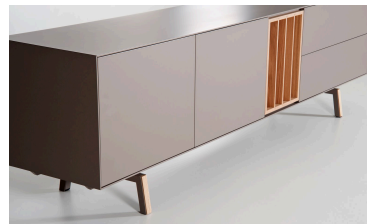

MONDO

VINTME B 018 SIDEBOARD

SKU: ALMO2-501-VINTME B 018 SIDEBOARD

94.5" W x 18.5" D x 27.5" H

86.6" W x 18.5" D x 27.5" H

78.7" W x 18.5" D x 27.5" H

70.8" W x 18.5" D x 27.5" H

The vintme B 018 sideboard has two doors, two drawers, and one open space. The base is metallic with a wooden profile.

This product is offered in other finishes. Contact us for dimensions and finishes customizations

MATERIALS:

Cabinet lacquered or veneer oak or veneer walnut - Metal base lacquered or epoxy powder.