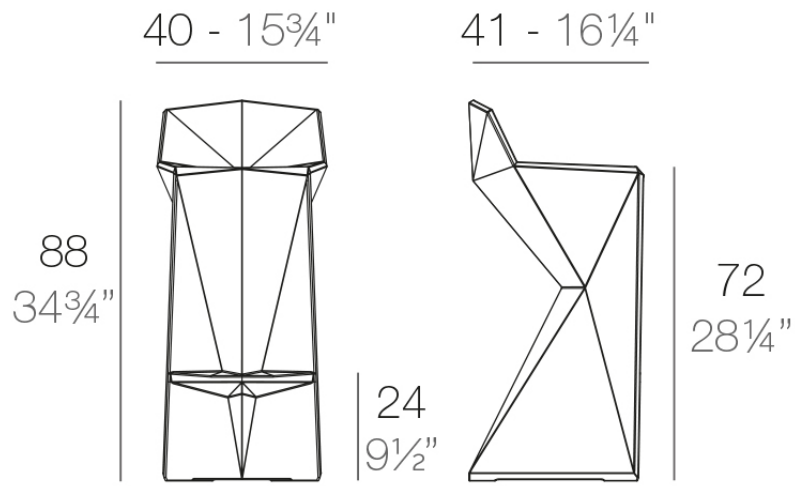

Info

Description

Made of polyethylene resin by rotational moulding. 100% Recyclable. Item suitable for indoor and outdoor use. Available in different finishes.

Weight: 9.02 Kg

VERTEX Silla
VERTEX Chair

Vertex bar stool

Weight: 5.51 Kg

VERTEX Taburete Alto

VERTEX Bar Stool

Vertex table

by Karim Rashid

One of the latest great works by KARIM RASHID, we can find it in VERTEX, a family of ultra-contemporary sculpted outdoor & indoor designer furniture collection.

Info

Description

Made of polyethylene resin by rotational moulding. 100% Recyclable. Item suitable for indoor and outdoor use. Available in different finishes. Tabletop with HPL.

Weight: 62.98 Kg

VERTEX Mesa 180
VERTEX Table 70 3/4"

Vertex table ø50 hpl - Vertex table 50x50 hpl

Vertex table ø70 hpl - Vertex table 70x70 hpl

Vertex table ø60 hpl - Vertex table 60x60 hpl

Vertex table ø90 hpl - Vertex table 90x90 hpl

Vertex table ø80 hpl - Vertex table 80x80 hpl