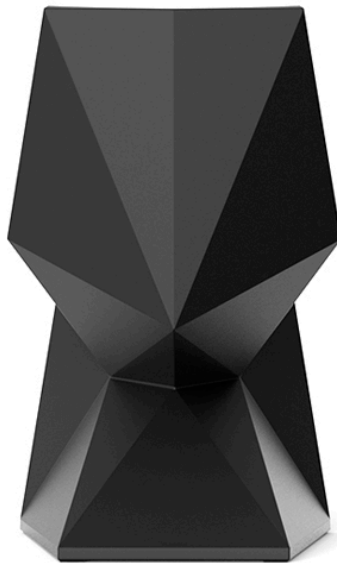

VERTEX COLLECTION

SKU:VOMOOM-701-VERTEX

Vertex chair

One of the latest great works by KARIM RASHID, we can find it in VERTEX, a family of ultra-contemporary sculpted outdoor & indoor designer furniture collection.

Info

Description

Made of polyethylene resin by rotational moulding. 100% Recyclable. Item suitable for indoor and outdoor use. Available in different finishes.

Weight: 9.02 Kg

VERTEX Silla
VERTEX Chair

Vertex bar stool

by Karim Rashid

One of the latest great works by KARIM RASHID, we can find it in VERTEX, a family of ultra-contemporary sculpted outdoor & indoor designer furniture collection.

Info

Description

Made of polyethylene resin by rotational moulding. 100% Recyclable. Item suitable for indoor and outdoor use. Available in different finishes.

Weight: 5.51 Kg

VERTEX Taburete Alto

VERTEX Bar Stool

Vertex table

by Karim Rashid

One of the latest great works by KARIM RASHID, we can find it in VERTEX, a family of ultra-contemporary sculpted outdoor & indoor designer furniture collection.