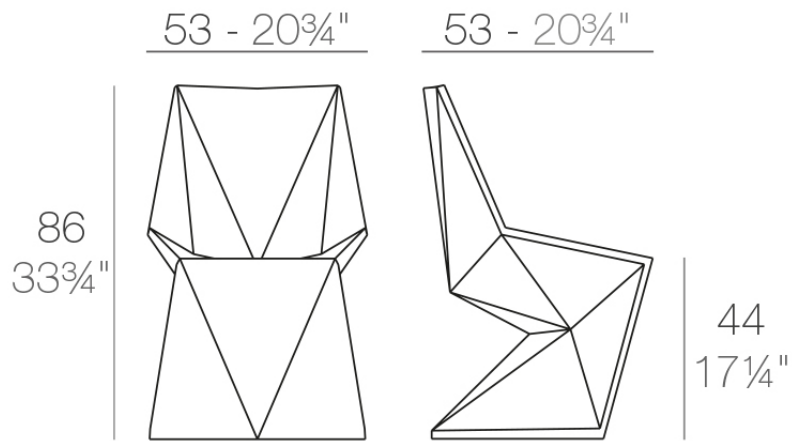

Info

Description

Made of polyethylene resin by rotational moulding. 100% Recyclable. Item suitable for indoor and outdoor use. Available in different finishes.

Weight: 9.02 Kg

VERTEX Silla
VERTEX Chair

Vertex bar stool

Info

Description

Made of polyethylene resin by rotational moulding. 100% Recyclable. Item suitable for indoor and outdoor use. Available in different finishes. Tabletop with HPL.

Weight: 62.98 Kg

VERTEX Mesa 180
VERTEX Table 70 3/4"

Vertex table ø50 hpl - Vertex table 50x50 hpl

Vertex table ø70 hpl - Vertex table 70x70 hpl

Vertex table ø60 hpl - Vertex table 60x60 hpl

Vertex table ø90 hpl - Vertex table 90x90 hpl

Vertex table ø80 hpl - Vertex table 80x80 hpl

Vertex table ø120 hpl

Info

Description

Made of polyethylene resin by rotational moulding. 100% Recyclable. Item suitable for indoor and outdoor use. Available in different finishes.