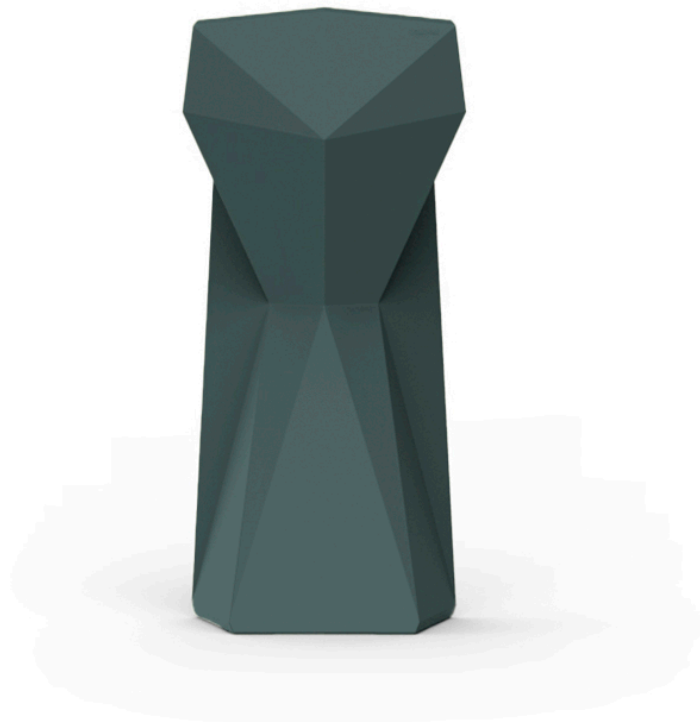

VERTEX COLLECTION

SKU:VOMOOM-701-VERTEX

Vertex chair

One of the latest great works by KARIM RASHID, we can find it in VERTEX, a family of ultra-contemporary sculpted outdoor & indoor designer furniture collection.

Info

Description

Made of polyethylene resin by rotational moulding. 100% Recyclable. Item suitable for indoor and outdoor use. Available in different finishes.

Weight: 9.02 Kg

VERTEX Silla
VERTEX Chair

Vertex bar stool

by Karim Rashid

One of the latest great works by KARIM RASHID, we can find it in VERTEX, a family of ultra-contemporary sculpted outdoor & indoor designer furniture collection.

Info

Description

Made of polyethylene resin by rotational moulding. 100% Recyclable. Item suitable for indoor and outdoor use. Available in different finishes.

Weight: 5.51 Kg

VERTEX Taburete Alto

VERTEX Bar Stool

Vertex table

by Karim Rashid

One of the latest great works by KARIM RASHID, we can find it in VERTEX, a family of ultra-contemporary sculpted outdoor & indoor designer furniture collection.