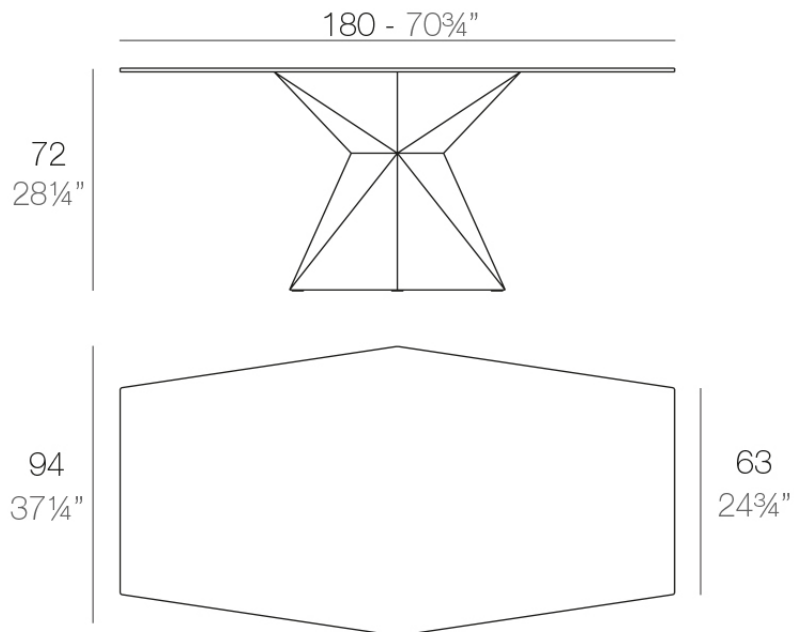

Info

Description

Made of polyethylene resin by rotational moulding. 100% Recyclable. Item suitable for indoor and outdoor use. Available in different finishes.

Weight: 9.02 Kg

VERTEX Silla
VERTEX Chair

Vertex bar stool

Weight: 5.51 Kg

VERTEX Taburete Alto

VERTEX Bar Stool

Vertex table

by Karim Rashid

One of the latest great works by KARIM RASHID, we can find it in VERTEX, a family of ultra-contemporary sculpted outdoor & indoor designer furniture collection.

Info

Description

Made of polyethylene resin by rotational moulding. 100% Recyclable. Item suitable for indoor and outdoor use. Available in different finishes. Tabletop with HPL.

Weight: 62.98 Kg

VERTEX Mesa 180
VERTEX Table 70 3/4"

Vertex table ø50 hpl - Vertex table 50x50 hpl

Vertex table ø70 hpl - Vertex table 70x70 hpl

Vertex table ø60 hpl - Vertex table 60x60 hpl

Vertex table ø90 hpl - Vertex table 90x90 hpl

Vertex table ø80 hpl - Vertex table 80x80 hpl