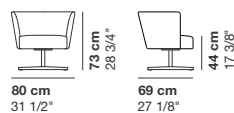

cod. 3615 / swivel lounge armchair