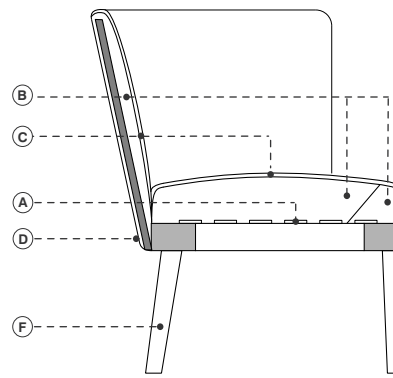

- Bois de hêtre massif
- Multiplis de hêtre
- A. Sangles élastiques
- B. Mousse polyuréthane expansé ignifuge indéformable à épaisseurs différenciées
- C. Fibre de polyester
- D. Revêtement pas déhoussable en tissu ou cuir
- E. Polypropylène noir
- F. Frêne massif

- Massivholz aus Buche
- Buchenschichtholz
- A. Elastischen Gurtbändern
- B. Feuerfester formbeständige Polyurethanschaum in unterschiedlicher Dichte
- C. Polyester
- D. Unabziehbarer Bezug aus Stoff oder Leder
- E. Schwarz Polypropylen
- F. Eschenholz

Note · Notes · Annotation · Anmerkung

- Prodotto disponibile su misura con preventivo su richiesta
- Su richiesta attacco per connessione elettrica e USB con sovrapprezzo
- Cuscini extra disponibili
- COM: tessuto cliente (tinta unita e h.140 cm.) - campione richiesto
- COL: pelle cliente - campione richiesto
- CAT. SPECIAL: prezzo e disponibilità su richiesta

- This item can be tailor made with price on request
- Electrical connection and USB upon request with upcharge
- Extra cushions available
- COM: client's fabric (plain colour and width 140 cm.) - sample required
- COL: client's leather - sample required
- CAT. SPECIAL: price and availability upon request

- Collection personnalisable sur demande
- Sur demande connection électrique et USB avec surcoût
- Autres coussins disponibles
- COM: tissu fourni (couleur unie et hauteur 140 cm.) - échantillon nécessaire
- COL: cuir fourni - échantillon nécessaire
- CAT. SPECIAL: prix et disponibilité sur demande

- Produkt nach Maß verfügbar auf Anfrage
- Elektrische Verbindung und USB-Anschluss auf Anfrage gegen Aufpreis
- Weitere Kissen verfügbar
- COM: Kundenstoff (einfarbig und Breite 140 cm.) - Stoffmuster nötig
- COL: Kundenleder - Ledermuster nötig
- CAT. SPECIAL: Preis und Verfügbarkeit auf Anfrage

Systema di aggancio · System connector · Systeme d'assemblage · Verbindungshaken

Systema di aggancio tra elementi
Components connector
Systeme d'assemblage de socle
Verbindungssystem zwischen Elemente

Opzione · Option · Option · Opzion

Su richiesta attacco per connessione elettrica e USB con sovrapprezzo
Electrical connection and USB upon request with upcharge
Sur demande connection électrique et USB avec surcoût
Elektrische Verbindung und USB-Anschluss auf Anfrage gegen Aufpreis

Finitura gambe · Legs finishes · Finitions de pieds · Füße Ausführungen

Frassino naturale
Natural ash
Frêne naturel
Eschenholz Naturfarbe

Frassino tinto grafite
Graphite-stained ash
Frêne teinté graphite
Eschenholz Graphit gebeizt

Nero (RAL 9005)
Black (RAL 9005)
Noir (RAL 9005)
Schwarz (RAL 9005)

Bianco (RAL 9016)
White (RAL 9016)
Blanc (RAL 9016)
Weiß (RAL 9016)

Cromato lucido
Polished chrome
Chromé brillant
Chrom poliert

Finiture vassoio · Tray finishes · Finitions de plateau de tables · Tablett Ausführungen

Cuoio nero
Black saddle leather
Cuir sellier noir
Kernleder Schwarz Farbe

Cuoio naturale
Natural saddle leather
Cuir sellier naturel
Kernleder Natural Farbe