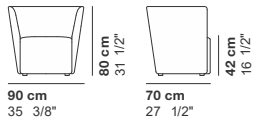

cod. 3400 / **B_armchair with feet H.80**