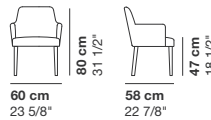

cod. 3312 / C\_swivel small armchair H.100

cod. 3306 / A\_low stool with feet

cod. 3595 / tray

cod. 3610 / chair

cod. 3612 / easy armchair with legs

cod. 3613 / swivel easy armchair

cod. 3614 / lounge armchair with legs