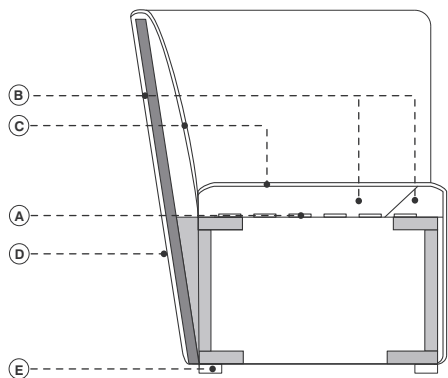

- Legno massiccio di faggio
- Multistrato di faggio
- A. Cinghie elastiche ad alta densità
- B. Poliuretano espanso ignifugo indeformabile a quote differenziate
- C. Fibra di poliestere
- D. Rivestimento fisso in tessuto o pelle
- E. Polipropilene nero
- F. Legno di frassino

- Solid beech
- Multilayered beech
- A. High density elastic straps
- B. Flame-retardant undeformable polyurethane foam of different densities
- C. Polyester fibers
- D. Fixed upholstery in fabric or leather
- E. Black polypropylene
- F. Ash wood