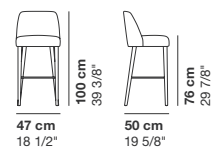

cod. 3616 / barstool