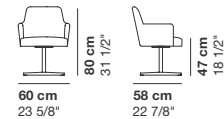

cod. 3312 / C\_swivel small armchair H.100

cod. 3306 / A\_low stool with feet

cod. 3595 / tray

cod. 3610 / chair

cod. 3612 / easy armchair with legs

cod. 3613 / swivel easy armchair

cod. 3614 / lounge armchair with legs