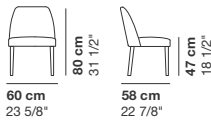

cod. 3312 / C\_swivel small armchair H.100

cod. 3306 / A\_low stool with feet

cod. 3595 / tray

cod. 3610 / chair

cod. 3612 / easy armchair with legs

cod. 3613 / swivel easy armchair

cod. 3614 / lounge armchair with legs