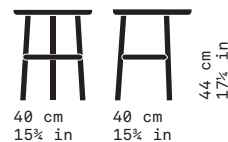

SKU: VEMOOD-402-Unam 04 C

UNAM T02
Tavolino Alto /High Coffee Table

frassino /ashwood

Tavolino alto in frassino con piano in legno massello /Coffee table in ash with top in solid wood

Ashwood

Natural
FR-NAT01