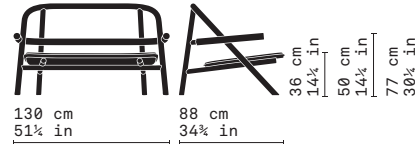

UNAM
SEBASTIAN HERKNER

fabric req. leather req.
mtl/lmt mq/sqm

UNAM 05/C
Divanetto lounge /Lounge settee

frassino /ashwood

0,80 1,90

Sedile imbottito, schienale intrecciato in corda nautica /Upholstered seat, woven back in nautical rope.