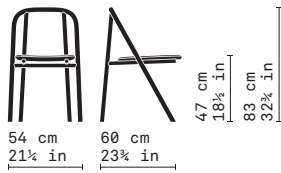

fabric req. leather req.
mtl/lmt mq/sqm

UNAM 01/C
Sedia dining /Dining chair

frassino /ashwood

0,30 0,50

Schienale intrecciato in corda nautica /Woven back in nautical rope

SKU: VEMOOD-401-Unam 01 C

UNAM 02/C
Poltroncina dining /Dining armchair