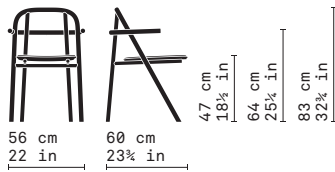

UNAM 02/C
Poltroncina dining /Dining armchair

frassino /ashwood

0,30 0,50

Sedile imbottito, schienale intrecciato in corda nautica /Upholstered seat, woven back in nautical rope

SKU: VEMOOD-401-Unam 02 C