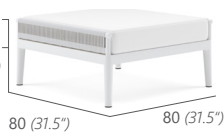

HOCKER GROSS

OTTOMAN LARGE

5 kg / 0.24 m³ 12 (4.7") 27 (10.6")
16773