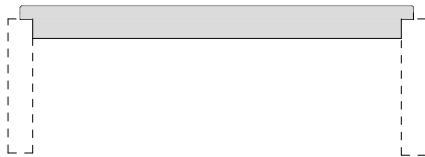

COMPONENTS FOR COMPOSITIONS OF BENCHES

TREL | TREC central seat L120 | L47 1/4 smooth or padded upholstery

120 cm | 47.24"

CERTIFICATIONS

UNE EN 16139:13

ANSI - BIFMA X5.4:2012