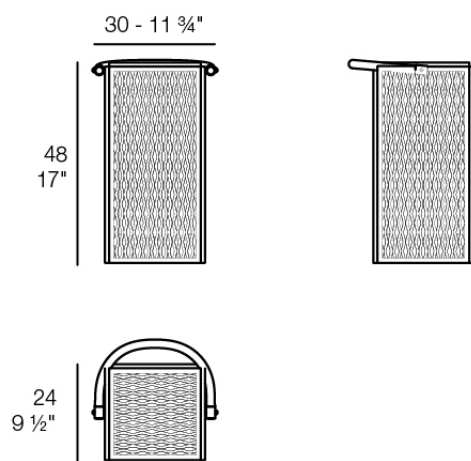

Description

Designer lamp. The deployed mesh is made from aluminum, and the inner lighting is made out of polyethylene resin manufactured by rotational molding. Suitable for an interior and an outdoor use. Available in various finishes.

Weight: 3.99 Kg

THE FACTORY Lámpara 30 x 24 x 48
THE FACTORY Puff S $11 \frac{3}{4} \times 9 \frac{1}{2} \times 19"$