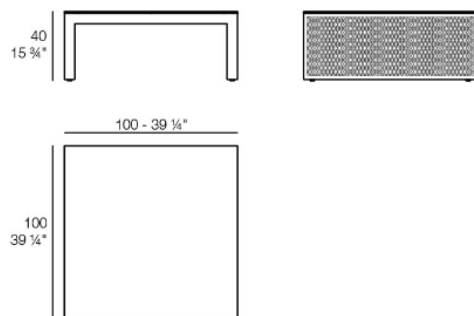

Weight: 11.26 Kg

THE FACTORY Mesa Baja 120x80
THE FACTORY Low Table 47 1/4 x 31 1/2

Weight: 8.76 Kg

THE FACTORY Mesa Baja 100x100
THE FACTORY Low Table 39 1/4 x 39 1/4

The factory dining table 200x120

by Ramón Esteve