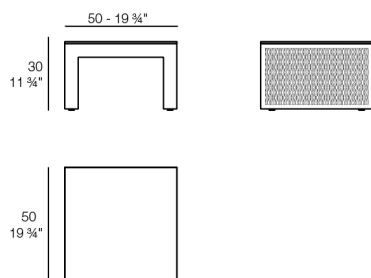

Description

Composing of an aluminum profile and deployed mesh, all materials and components are resistant to extreme weather conditions. Available in different finishes.

Weight: 5.74 Kg

THE FACTORY Mesa Tumbona
THE FACTORY Table Sun Lounger

Weight: 11.26 Kg