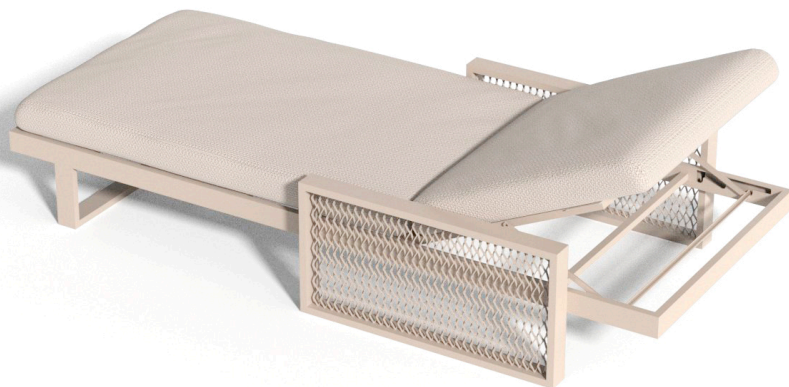

The factory lounge chair

Description

Made from aluminum and with a very comfortable padding. Our fabrics are available in a wide range of colours and very pleasant to touch. This collection is suitable for an indoor and an outdoor use.

Weight: 36.72 Kg

THE FACTORY Butaca
THE FACTORY Armchair

The factory sun lounger

by Ramón Esteve

The Factory Collection is **characterized by the aluminum profile and the “deployé” mesh**. Discover this collection of aluminium furniture composed of a modular sofa, an armchair, a lounger, a side table, a lamp, a coffee table, a high table, chairs, and a room divider.

Description

Made from aluminum and with a very comfortable padding. Our fabrics are available in a wide range of colours and very pleasant to touch. This collection is suitable for an indoor and an outdoor use.

Description

Designer lamp. The deployed mesh is made from aluminum, and the inner lighting is made out of polyethylene resin manufactured by rotational molding. Suitable for an interior and an outdoor use. Available in various finishes.