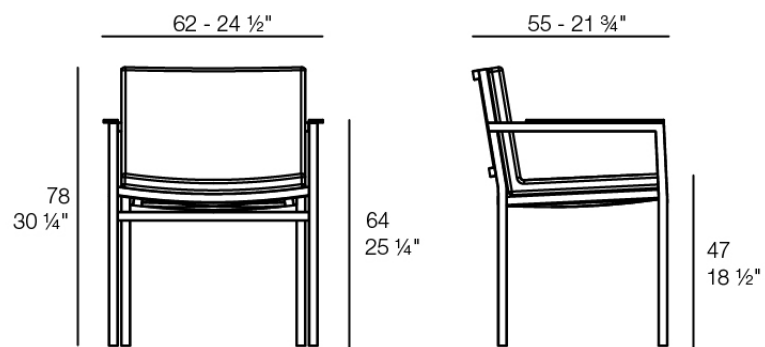

Weight: 28.18 Kg

THE FACTORY Tumbona
THE FACTORY Sun Lounger

The factory chair

by Ramón Esteve

The Factory Collection is **characterized by the aluminum profile and the “deployé” mesh**. Discover this collection of aluminium furniture composed of a modular sofa, an armchair, a lounge, a side table, a lamp, a coffee table, a high table, chairs, and a room divider.

Description

Weight: 7.47 Kg

THE FACTORY Silla
THE FACTORY Chair

The factory area divider 120x150

by Ramón Esteve

The Factory Collection is **characterized by the aluminum profile and the “deployé” mesh**. Discover this collection of aluminium furniture composed of a modular sofa, an armchair, a lounge, a side table, a lamp, a coffee table, a high table, chairs, and a room divider.