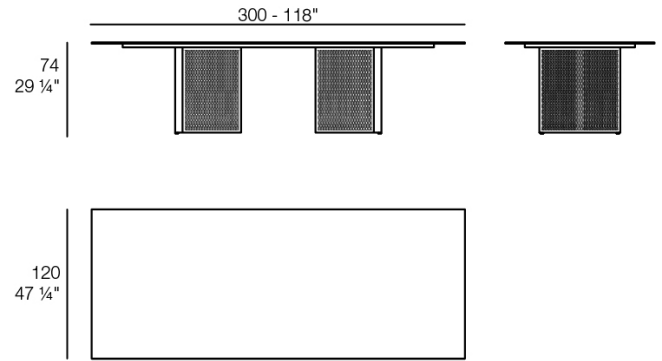

THE FACTORY Mesa Comedor 300x120
THE FACTORY Dining Table 118"x 47 1/4"

Weight: 68 Kg