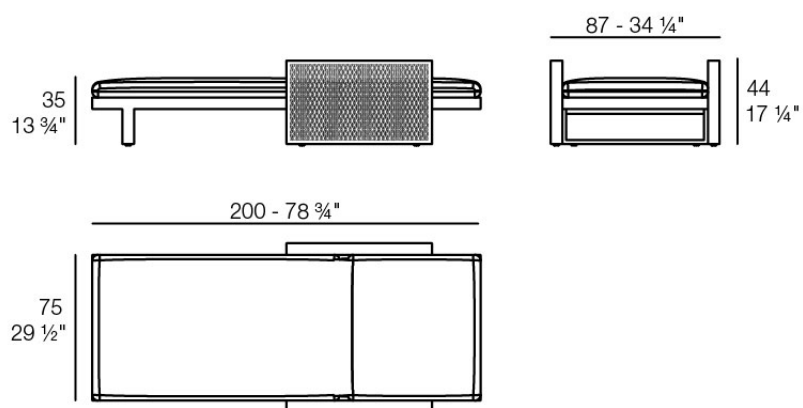

Description

Made from aluminum and with a very comfortable padding. Our fabrics are available in a wide range of colours and very pleasant to touch. This collection is suitable for an indoor and an outdoor use.

Weight: 28.18 Kg

THE FACTORY Tumbona
THE FACTORY Sun Lounger