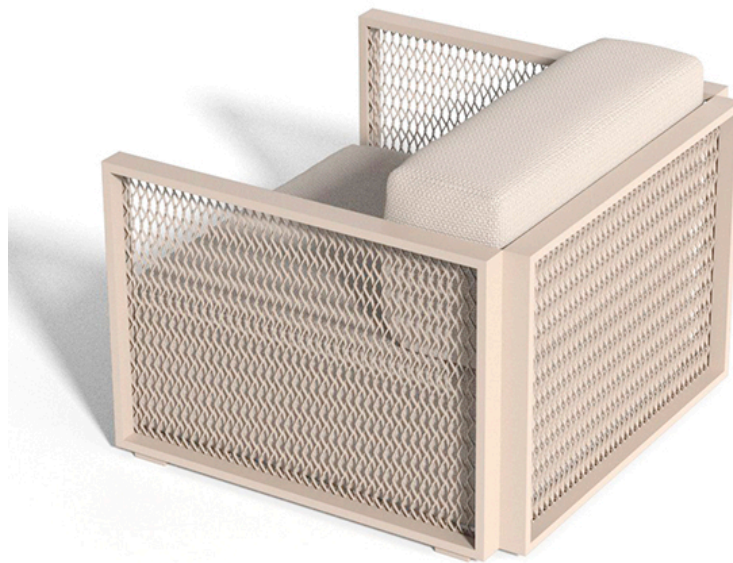

The factory sofa modular

by Ramón Esteve

SKU:VOMOOM-701-THE FACTORY

The Factory Collection, is **characterized by the aluminum profile and the “deployé” mesh**. Discover this collection of aluminum furniture composed of a modular sofa, an armchair, a lounge, a side table, a lamp, a coffee table, a high table, chairs, and a room divider.

Description

Made from aluminum and with a very comfortable padding. Our fabrics are available in a wide range of colours and very pleasant to touch. This collection is suitable for an indoor and an outdoor use.

The factory lounge chair

Description

Made from aluminum and with a very comfortable padding. Our fabrics are available in a wide range of colours and very pleasant to touch. This collection is suitable for an indoor and an outdoor use.

Description

Designer lamp. The deployed mesh is made from aluminum, and the inner lighting is made out of polyethylene resin manufactured by rotational molding. Suitable for an interior and an outdoor use. Available in various finishes.