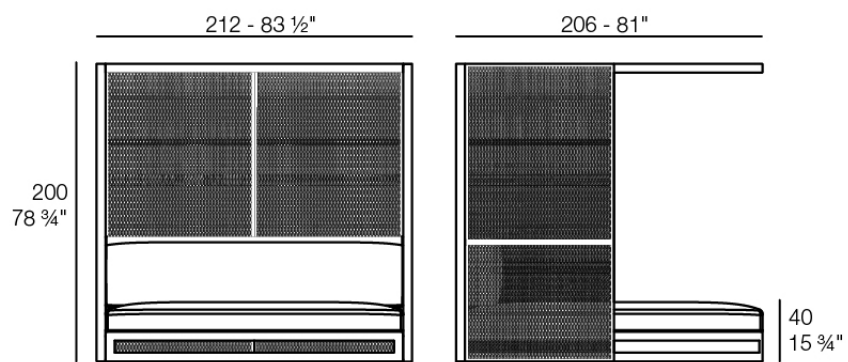

Description

Weight: 144 Kg

THE FACTORY Daybed
THE FACTORY Daybed