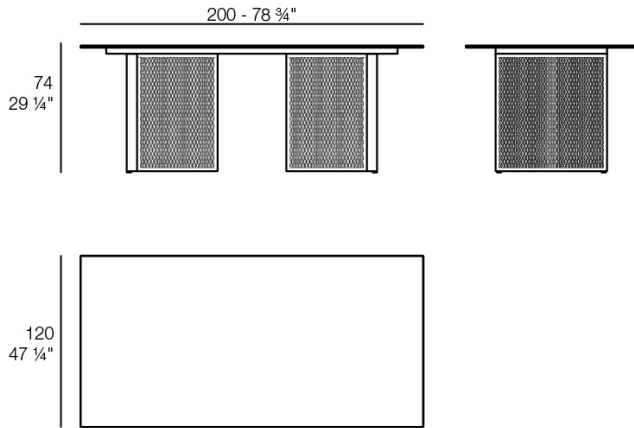

Description

Weight: 56.8 Kg

THE FACTORY Mesa Comedor 200x120
THE FACTORY Dining Table 78 3/4"x 47 1/4"

Weight: 75 Kg