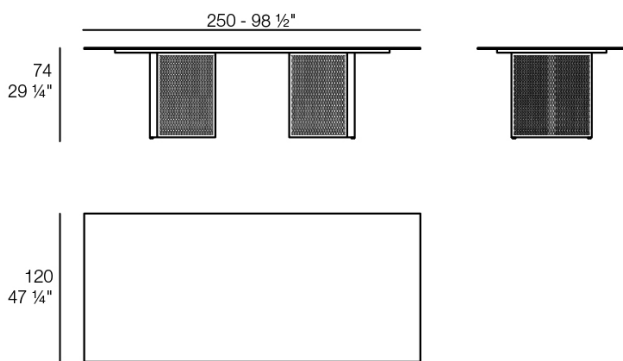

Description

Weight: 56.8 Kg

THE FACTORY Mesa Comedor 200x120
THE FACTORY Dining Table 78 3/4"x 47 1/4"

Weight: 75 Kg

THE FACTORY Mesa Comedor 300x120
THE FACTORY Dining Table 118"x 47 1/4"

Weight: 68 Kg

THE FACTORY Mesa Comedor 250x120
THE FACTORY Dining Table 98 1/2"x 47 1/4"