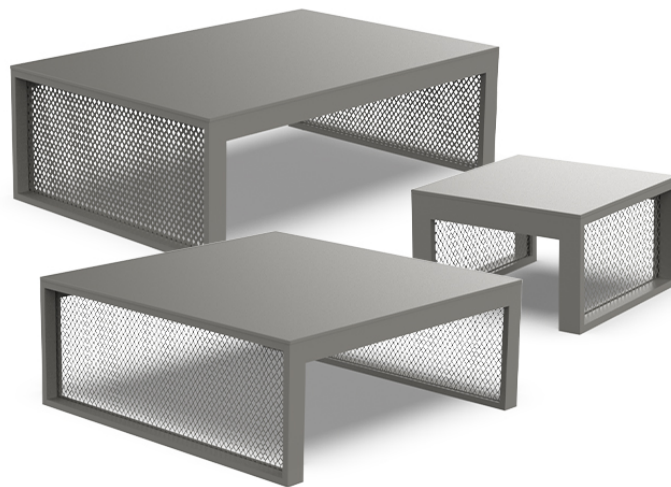

Description

Designer lamp. The deployed mesh is made from aluminum, and the inner lighting is made out of polyethylene resin manufactured by rotational molding. Suitable for an interior and an outdoor use. Available in various finishes.

Weight: 3.99 Kg

THE FACTORY Lámpara 30 x 24 x 48
THE FACTORY Puff S $11 \frac{3}{4} \times 9 \frac{1}{2} \times 19"$

The factory table sun lounger

by Ramón Esteve

The Factory Collection is **characterized by the aluminum profile and the “deployé” mesh**. Discover this collection of aluminium furniture composed of a modular sofa, an armchair, a lounger, a side table, a lamp, a coffee table, a high table, chairs, and a room divider.