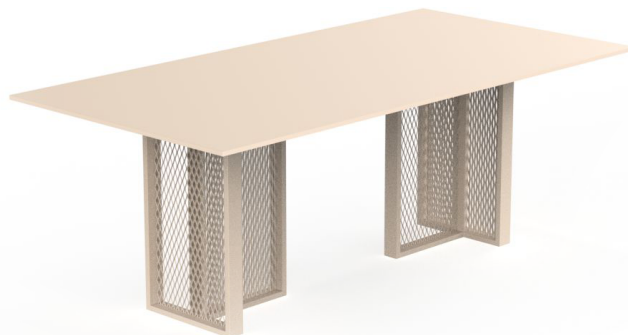

The factory dining table 200x120

by Ramón Esteve

The Factory Collection, designed by Ramon Esteve for Vondom, is **characterized by the aluminum profile and the “deployé” mesh**. Discover this collection of aluminium furniture composed of a modular sofa, an armchair, a lounge, a side table, a lamp, a coffee table, a high table, chairs, and a room divider.