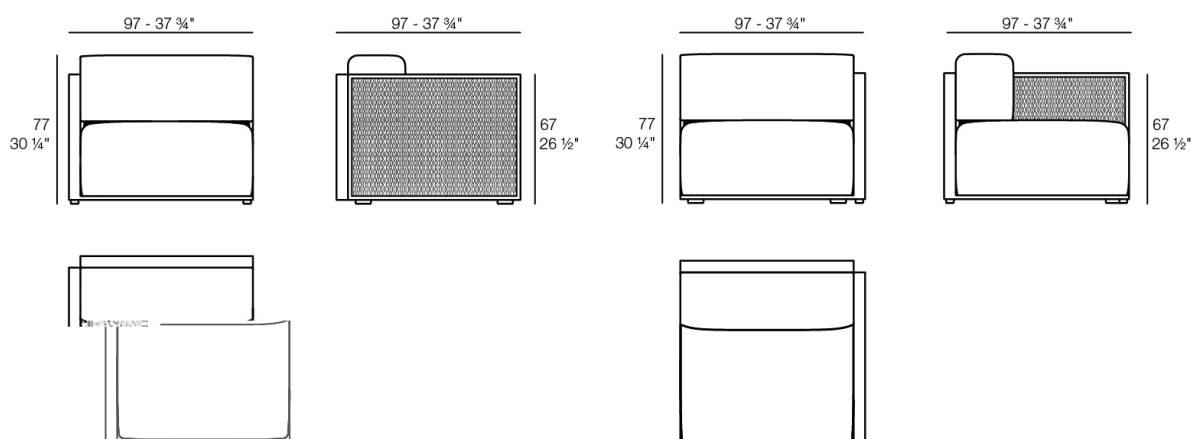

Modules

THE FACTORY Sofá Módulo Derecho
THE FACTORY Sectional Sofa Right

THE FACTORY Sofá Módulo Izquierdo
THE FACTORY Sectional Sofa Left