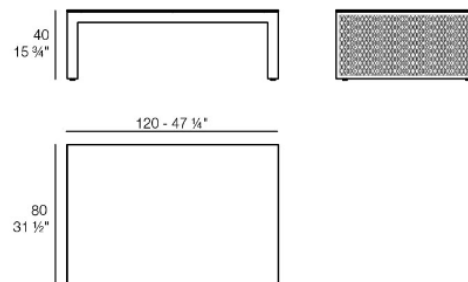

Weight: 11.26 Kg

THE FACTORY Mesa Baja 120x80
THE FACTORY Low Table 47 1/4 x 31 1/2

Weight: 8.76 Kg

THE FACTORY Mesa Baja 100x100
THE FACTORY Low Table 39 1/4 x 39 1/4

The factory dining table 200x120

by Ramón Esteve