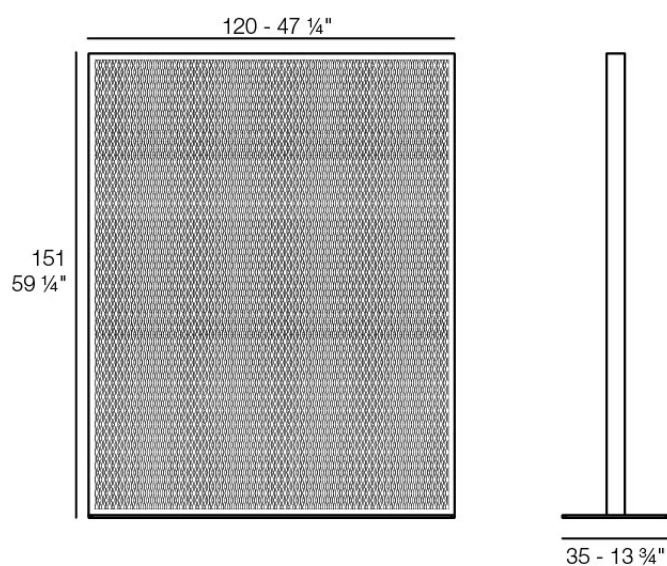

Description

Space divider made with an aluminum profile and deployed mesh, all materials and components are resistant to extreme weather conditions. Available in different finishes.

Weight: 30.06 Kg

THE FACTORY Separador de Ambientes 120x150
THE FACTORY Room Divider 47 1/4"x 59 1/4"