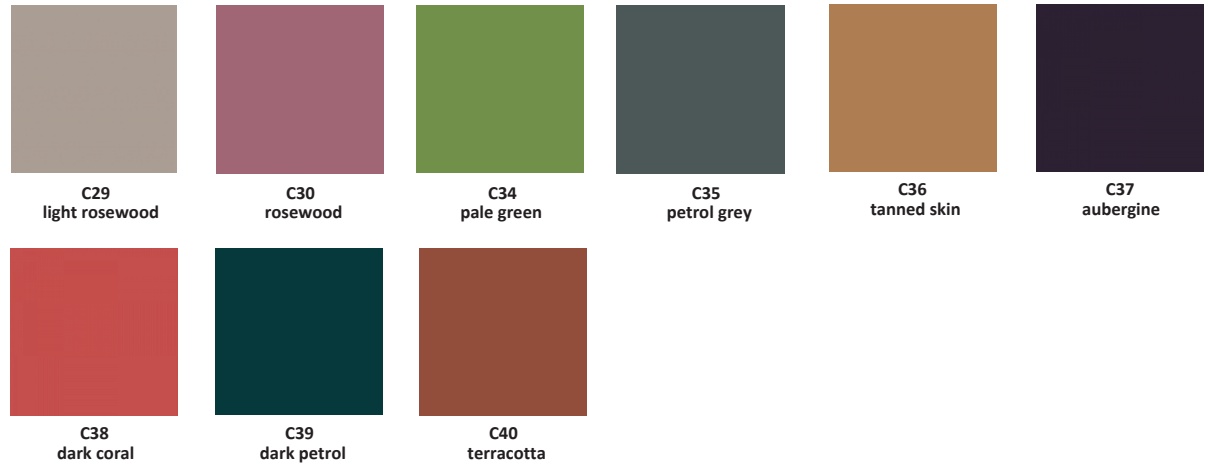

lacquers

epoxy powder

only for metal parts