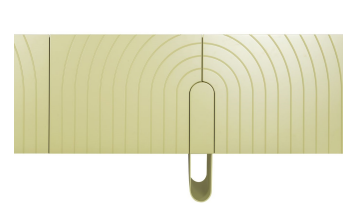

TANGIER 011 LOWBOARD

SKU: ALMO2-501-TANGIER 011 LOWBOARD

94.5" W x 19.7" D x 26" H

86.6" W x 19.7" D x 26" H

78.7" W x 19.7" D x 26" H

70.8" W x 19.7" D x 26" H

The tangier lowboard is always lacquered and comes in different sizes. It has four doors, glass shelves and metal base.

This product is offered in other finishes. Contact us for dimensions and finishes customizations

MATERIALS: Frame lacquered, fronts lacquered - Metal base lacquered or epoxy powder.