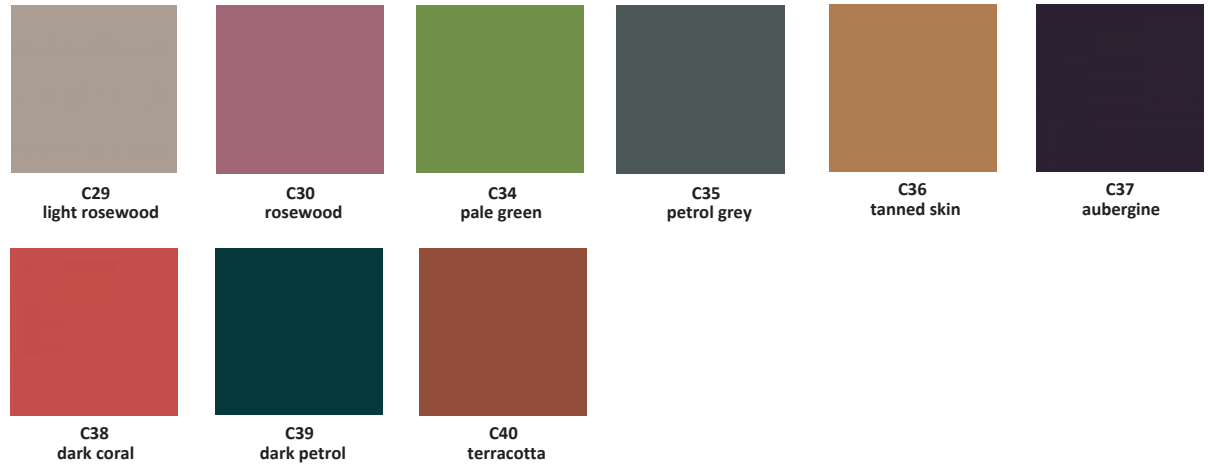

C20
anthracite

C6
dark olive gray

C21
olive grey

C27
earth brown

C11
olive brown

C25
desert brown

C3
ash gray

C7
military green

C9
mint

C12
hazelnut

C26
nougat

C13
light pistachio

C14
cream

C5
powder

C24
white

C10
sea blue

C23
dark blue

C19
orange

C33
mustard yellow

C15
gold yellow

C22
cherry red

C31
ruby red

C32
purple

lacquers