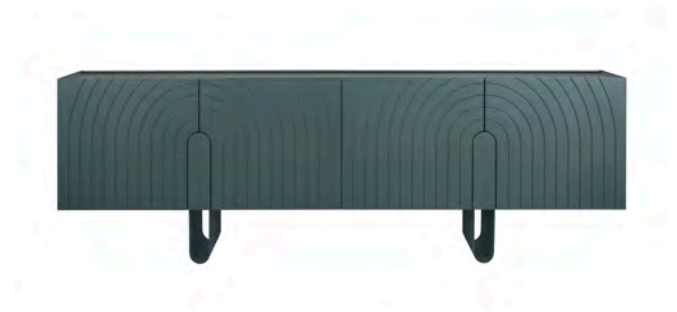

MONDO

TANGIER 003 SIDEBOARD

SKU: ALMO2-501-TANGIER 003 SIDEBOARD

94.5" W x 19.7" D x 30.7" H

86.6" W x 19.7" D x 30.7" H

78.7" W x 19.7" D x 30.7" H

70.8" W x 19.7" D x 30.7" H

Lacquered sideboard in various sizes with four doors. Inside each door there is glass shelf and the base is metallic. Curvy pattern on the fronts.

This product is offered in other finishes. Contact us for dimensions and finishes customizations

MATERIALS: Frame lacquered, fronts lacquered - Metal base lacquered or epoxy powder.

lacquers

C1
total black