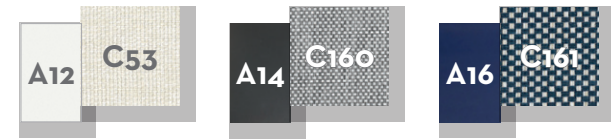

DINING TABLE 300X110 / CODE: SWITP300

	Width	Depth	Height
cm	300	110	75
inch	112.2	37.4	27.6

DINING ARMCHAIR / CODE: SWIPP

	Width	Depth	Height	H. armrest	H. seat	H. cushion
cm	62	59	75	72	46	6
inch	112.2	37.4	27.6	23.6	15.7	7.9

DINING CHAIR / CODE: SWISP

	Width	Depth	Height	H. armrest	H. seat	H. cushion
cm	51	58	75	72	46	6
inch	112.2	37.4	27.6	23.6	15.7	7.9

SUNBED / CODE: SWILET

	Width	Depth	Height	H. cushion
cm	205	87	36	29
inch	112.2	37.4	27.6	15.7