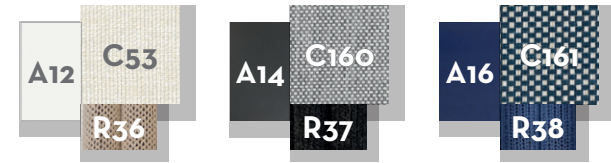

DINING TABLE 300X110 / CODE: SWITP300

	Width	Depth	Height
cm	300	110	75
inch	112.2	37.4	27.6

DINING ARMCHAIR / CODE: SWIPP

	Width	Depth	Height	H. armrest	H. seat	H. cushion
cm	62	59	75	72	46	6
inch	112.2	37.4	27.6	23.6	15.7	7.9

DINING CHAIR / CODE: SWISP

	Width	Depth	Height	H. armrest	H. seat	H. cushion
cm	51	58	75	72	46	6
inch	112.2	37.4	27.6	23.6	15.7	7.9

SUNBED / CODE: SWILET

	Width	Depth	Height	H. cushion
cm	205	87	36	29
inch	112.2	37.4	27.6	15.7