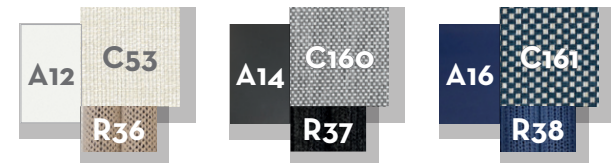

 KG 45,0  unit 1 0.30 mc 

DINING TABLE D150 / CODE: SWITPD150

	Width	Depth	Height
cm	150	150	75
inch	112.2	37.4	27.6

DINING TABLE 220X110 / CODE: SWITP220

	Width	Depth	Height
cm	220	110	75
inch	112.2	37.4	27.6

DINING TABLE 300X110 / CODE: SWITP300

	Width	Depth	Height
cm	300	110	75
inch	112.2	37.4	27.6

DINING ARMCHAIR / CODE: SWIPP

	Width	Depth	Height	H. armrest	H. seat	H. cushion
cm	62	59	75	72	46	6
inch	112.2	37.4	27.6	23.6	15.7	7.9

DINING CHAIR / CODE: SWISP

	Width	Depth	Height	H. armrest	H. seat	H. cushion
cm	51	58	75	72	46	6
inch	112.2	37.4	27.6	23.6	15.7	7.9

SUNBED / CODE: SWILET

	Width	Depth	Height	H. cushion
cm	205	87	36	29
inch	112.2	37.4	27.6	15.7