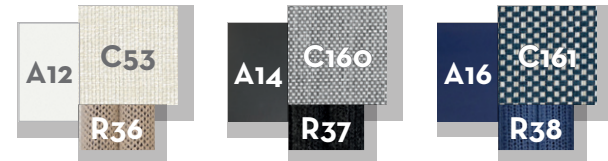

LIVING ARMCHAIR / CODE: SWIPL

	Width	Depth	Height	H. armrest	H. seat	H. cushion
cm	93	77	73	65	44	36
inch	37.4	30.3	28.7	25.6	17.3	14.2

SWIEL ARMCHAIR / CODE: SWIPLG

	Width	Depth	Height	H. armrest	H. seat	H. cushion
cm	93	77	73	65	44	36
inch	112.2	37.4	27.6	23.6	15.7	7.9

KG 18,0  unit 1 0.52 mc    360°

PLAZA COFFEE TABLE D45 / CODE: PLATC45

	Width	Depth	Height
cm	45	45	48
inch	112.2	37.4	27.6

 KG 23,0  unit 1 0.17 mc 

PLAZA COFFEE TABLE 80X65 / CODE: PLATC8065

	Width	Depth	Height
cm	80	65	35
inch	112.2	37.4	27.6