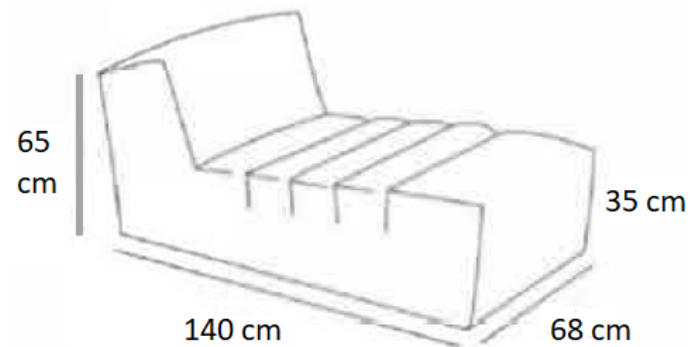

## Sunset Lounge Chair

SKU:POMOIA-402-Sunset Bean Bag Original

Product type: Outdoor lounge chair

26.75" W x 55" D x 25.6" H - 13.75" SH

A sunset was the reason of the industrial designer Sotiris Lazou to be inspired and to create the Sunset bean bag with partitions for greater comfort! In the slots it has you can place your book or tablet for as long as you enjoy the sunset from wherever you are.. Ideal bean bag for the beach, pool or garden  
Suitable for outdoor stool.