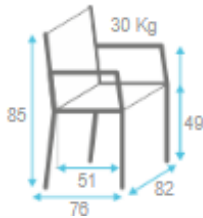

Sunderland Lounge Chair

SKU:CMMOAS-402-CD0688067

	 FABRIC CONSUMPTION (M)				 LEATHER (M2)
	1 UN	2 UN	4 UN	6 UN	1 UN
SINGLE FABRIC	3.80	7.60	15.20	22.80	7.18

REF: CD0688067

WOOD	STOCK	MIN
Beech Wood		0
Ash Wood		6
Oak		6
Walnut		6

Dimensions:

Height: 85 cm - 33.5"
 Width: 82 cm - 32.3"
 Depth: 76 cm - 30"
 Seat Height: 49 cm - 19.3"

Material:

Solid beech wood frame and it is available with an upholstered seat and back. This product is offered in other finishes, and in fabric, leather or COM. Contact us for dimensions and finishes customizations.