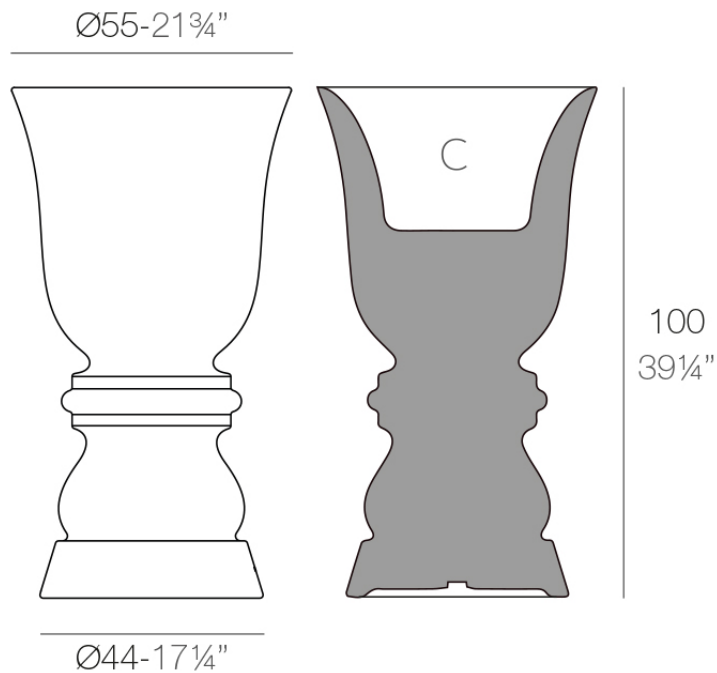

Info

Description

Pot made of polyethylene resin by rotational moulding. 100% Recyclable. Item suitable for indoor and outdoor use. Available in different finishes.

Weight: 6.42 Kg

SUAVE Macetero 65 cm
SUAVE Planter 25 3/4"

C = 43 L
C = 11 1/4 gal

Suave planter ø55x100 cm

Suave in & out furniture collection, designed by Marcel Wanders, blends the boundaries between indoor and outdoor furniture and achieves a higher level of softness, comfort, and relaxation.

Info

Description

Pot made of polyethylene resin by rotational moulding. 100% Recyclable. Item suitable for indoor and outdoor use. Available in different finishes.

Weight: 10.7 Kg

SUAVE Macetero 100 cm
SUAVE Planter 39 $\frac{1}{4}"$

C = 82 L
C = 21 $\frac{3}{4}$ gal

Suave planter ø75x150 cm

Suave in & out furniture collection, designed by Marcel Wanders, blends the boundaries between indoor and outdoor furniture and achieves a higher level of softness, comfort, and relaxation.