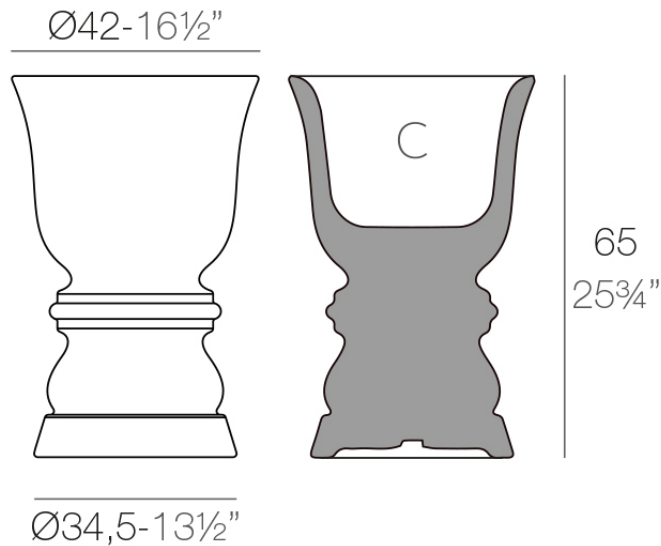

Suave planter ø42x65 cm

Suave in & out furniture collection, designed by Marcel Wanders, blends the boundaries between indoor and outdoor furniture and achieves a higher level of softness, comfort, and relaxation.

Info

Description

Pot made of polyethylene resin by rotational moulding. 100% Recyclable. Item suitable for indoor and outdoor use. Available in different finishes.

Weight: 6.42 Kg

SUAVE Macetero 65 cm
SUAVE Planter 25 3/4"

C = 43 L
C = 11 1/4 gal

Suave planter ø55x100 cm

Suave in & out furniture collection, designed by Marcel Wanders, blends the boundaries between indoor and outdoor furniture and achieves a higher level of softness, comfort, and relaxation.