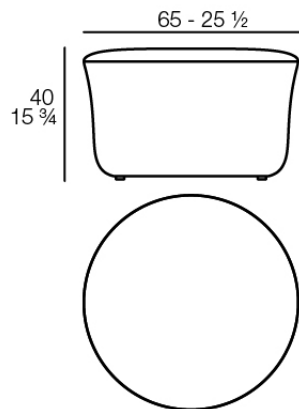

Info

Description

Furniture made of flexible polyurethane injected cold. This material possesses a high resilience and durability.

The flexible polyurethane foam has an open cellular structure, it is a very elastic material. It hinders the growth of fungi and bacteria.

Weight: 20.45 Kg

SUAVE Puff 65x40
SUAVE Puff 65x40