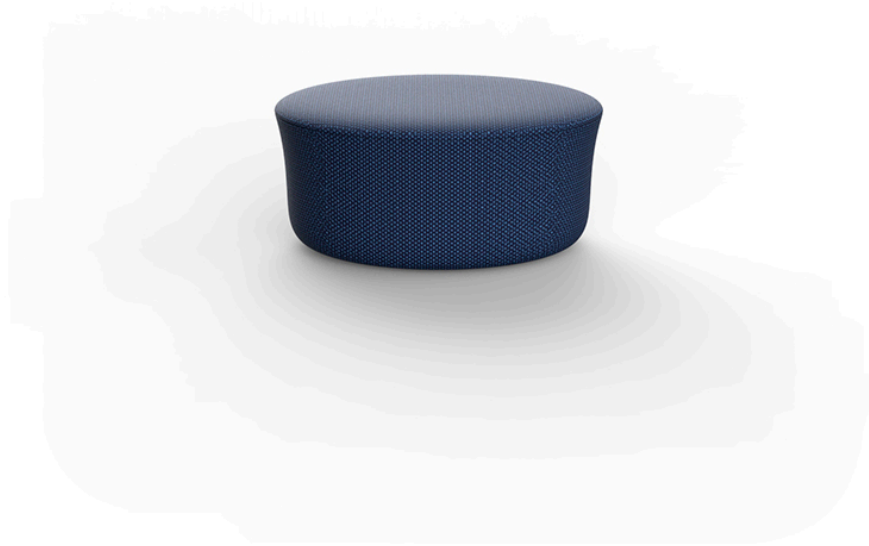

Weight: 11.16 Kg

SUAVE Puff 65x40
SUAVE Puff 65x40

Suave puff 65x40

Suave in & out furniture collection, designed by Marcel Wanders, blends the boundaries between indoor and outdoor furniture and achieves a higher level of softness, comfort, and relaxation.

Weight: 20.45 Kg

SUAVE Puff 65x40
SUAVE Puff 65x40

Suave puff 85x40

Suave in & out furniture collection, designed by Marcel Wanders, blends the boundaries between indoor and outdoor furniture and achieves a higher level of softness, comfort, and relaxation.