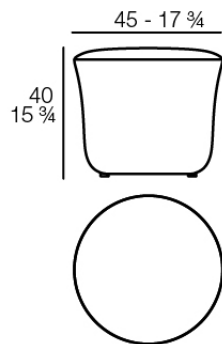

Info

Description

Furniture made of flexible polyurethane injected cold. This material possesses a high resilience and durability.

The flexible polyurethane foam has an open cellular structure, it is a very elastic material. It hinders the growth of fungi and bacteria.

Weight: 11.16 Kg

SUAVE Puff 65x40
SUAVE Puff 65x40