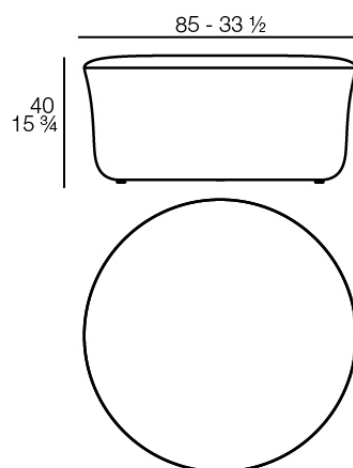

Info

Description

Furniture made of flexible polyurethane injected cold. This material possesses a high resilience and durability.

The flexible polyurethane foam has an open cellular structure, it is a very elastic material. It hinders the growth of fungi and bacteria.

Weight: 24.67 Kg

SUAVE Puff 85x40
SUAVE Puff 85x40