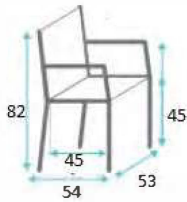

ST LOUIS Chair

SKU:CMMOAS-401-CDSTLOUI1

	 FABRIC CONSUMPTION (M)				 LEATHER (M2)
	1 UN	2 UN	4 UN	6 UN	1 UN
SINGLE FABRIC	1.15	2.30	4.60	6.90	2.17

Dimensions:

Height: 82cm - 32.3 in
 Width: 53cm - 20.9 in
 Depth: 54cm - 21.3 in
 Seat Height: 45cm - 17.7 in