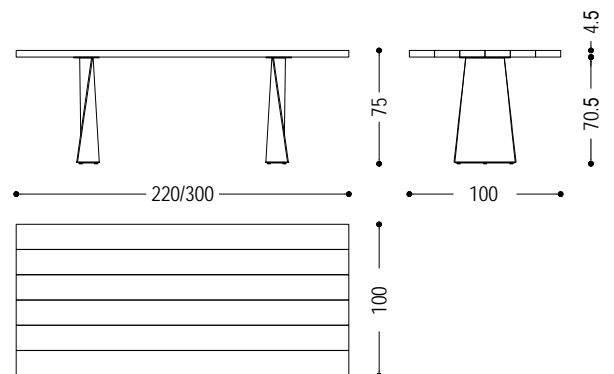

Solid Swing Outdoor

SKU:RIMO20-601-Solid Swing

Outdoor version, in Lebanon cedar scented wood. Top in juxtaposed slats with bevelled edges. The shape of the base comes from an interplay of curved and straight lines that give it lightness.

CODE	SIZE	A7
SOLID SWING OUTDOOR 1	W.220 x D.100 x H.75	■
SOLID SWING OUTDOOR 2	W.240 x D.100 x H.75	■
SOLID SWING OUTDOOR 3	W.260 x D.100 x H.75	■
SOLID SWING OUTDOOR 4	W.280 x D.100 x H.75	■
SOLID SWING OUTDOOR 5	W.300 x D.100 x H.75	■

AVAILABLE FINISHES

A7: cedar