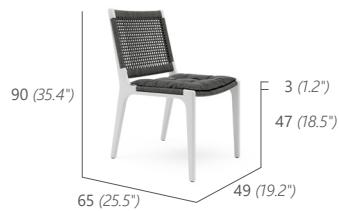

MONDO

SOL COLLECTION

SKU:BLMOOM-701-SOL

Our futuristic rope weave design is combined with a powdered coated aluminum frame, marrying strength and style in one collection. The wide seat and weaving provides sumptuous comfort whilst its light frame encases a soft and comfortable seating pad. Designed for maximum comfort, this collection has generous dimensions and excellent seating comfort - even without cushions

STUHL
SIDE CHAIR

7 kg / 0.32 m³
17902

LOUNGE SESSEL
LOUNGE CHAIR

9.7 kg / 0.38 m³
17929

ARMLEHNSTUHL
ARM CHAIR

7.5 kg / 0.32 m³
17901

LOUNGE SESSEL
MIT ARMLEHNEN
LOUNGE CHAIR
WITH ARMREST

11 kg / 0.38 m³
17970

HOCKER
OTTOMAN

4.34 kg / 0.31 m³
17966

2-SITZER SOFA
OHNE ARMLEHNEN
2-SEATER SOFA
WITHOUT ARMREST

0.97 kg / 19.5 m³
17971

CUSHION COLOR

SNOW WHITE

SHADE WHITE

ICE GREY