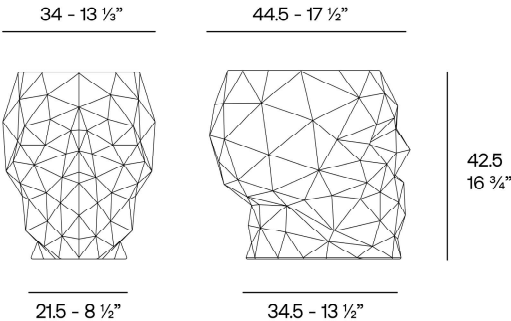

Info

Description

Weight: 3.4 Kg

Skull. Stool
Skull. Taburete
40104