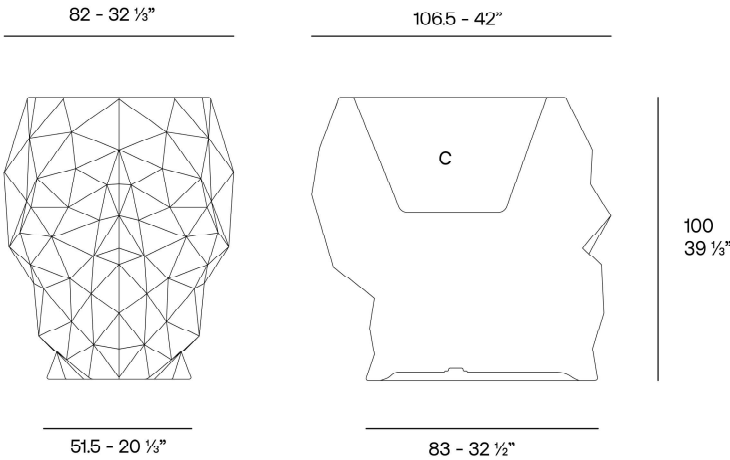

Info

Description

Weight: 0.7 Kg

Skull. Nano Planter
Skull. Nano Maceta
C = 11 x 13 x 10 - 4 1/8" x 5" x 4"
0.7 L
1/6 gal
46100A

Skull planter 45x34x43

Inspired by the bold aesthetic and intrigue of the faceted skull shape, this collection stands as a variety of pieces designed for outdoor spaces that fuse art and functionality. Each element radiates an aura of intrigue and unique style, and is destined to become the centre of attention.

Info

Description

Weight: 4 Kg

Skull. Planter 40
Skull. Maceta 40
C = 24 x 30 x 15 - 9 1/2" x 11 1/4" x 6"
4.8 L
1 1/3 gal
46101A

Skull planter 75x57x70

Inspired by the bold aesthetic and intrigue of the faceted skull shape, this collection stands as a variety of pieces designed for outdoor spaces that fuse art and functionality. Each element radiates an aura of intrigue and unique style, and is destined to become the centre of attention.

Info

Description

Weight: 11 Kg

Skull. Planter 70
Skull. Maceta 70
C = 38 x 29 x 49 - 15" x 11 1/2" x 19 1/2"
27.5 L
7 1/2 gal
46102A

Skull planter 107x82x100

Inspired by the bold aesthetic and intrigue of the faceted skull shape, this collection stands as a variety of pieces designed for outdoor spaces that fuse art and functionality. Each element radiates an aura of intrigue and unique style, and is destined to become the centre of attention.

Info

Description

Weight: 22 Kg

Skull. Planter 100
Skull. Maceta 100
C = 55 x 46 x 71 - 2 1/4" x 18" x 28"
86.2 L
22 1/2 gal
46103A

Skull stool

Inspired by the bold aesthetic and intrigue of the faceted skull shape, this collection stands as a variety of pieces designed for outdoor spaces that fuse art and functionality. Each element radiates an aura of intrigue and unique style, and is destined to become the centre of attention.