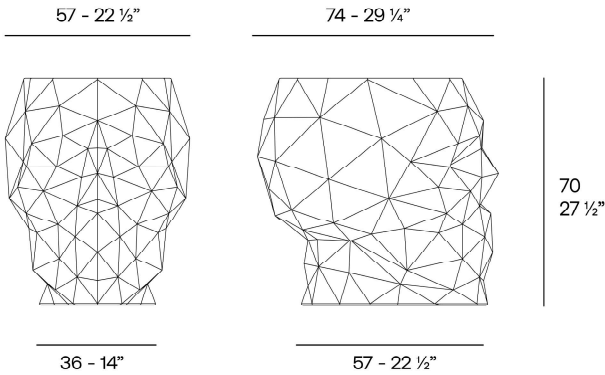

Info

Description

Weight: 9.5 Kg

Skull. Table
Skull. Mesa
46105