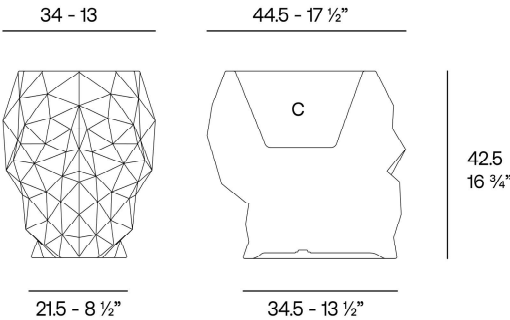

Info

Description

Weight: 0.7 Kg

Skull. Nano Planter
Skull. Nano Maceta
C = 11 x 13 x 10 - 4 1/8" x 5" x 4"
0.7 L
1/6 gal
46100A

Skull planter 45x34x43

Inspired by the bold aesthetic and intrigue of the faceted skull shape, this collection stands as a variety of pieces designed for outdoor spaces that fuse art and functionality. Each element radiates an aura of intrigue and unique style, and is destined to become the centre of attention.

Info

Description

Weight: 4 Kg

Skull. Planter 40
Skull. Maceta 40
C = 24 x 30 x 15 - 9 1/2" x 11 1/4" x 6"
4.8 L
1 1/3 gal
46101A

Skull planter 75x57x70

Inspired by the bold aesthetic and intrigue of the faceted skull shape, this collection stands as a variety of pieces designed for outdoor spaces that fuse art and functionality. Each element radiates an aura of intrigue and unique style, and is destined to become the centre of attention.

Info

Description

Weight: 11 Kg

Skull. Planter 70
Skull. Maceta 70
C = 38 x 29 x 49 - 15" x 11 1/2" x 19 1/2"
27.5 L
7 1/2 gal
46102A

Skull planter 107x82x100

Inspired by the bold aesthetic and intrigue of the faceted skull shape, this collection stands as a variety of pieces designed for outdoor spaces that fuse art and functionality. Each element radiates an aura of intrigue and unique style, and is destined to become the centre of attention.

Info

Description

Weight: 22 Kg

Skull. Planter 100
Skull. Maceta 100
C = 55 x 46 x 71 - 2 1/4" x 18" x 28"
86.2 L
22 1/2 gal
46103A

Skull stool

Inspired by the bold aesthetic and intrigue of the faceted skull shape, this collection stands as a variety of pieces designed for outdoor spaces that fuse art and functionality. Each element radiates an aura of intrigue and unique style, and is destined to become the centre of attention.