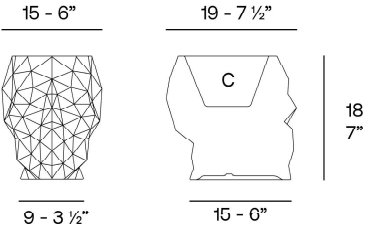

Info

Description

Weight: 0.7 Kg

Skull. Nano Planter
Skull. Nano Maceta
C = 11 x 13 x 10 - 4 1/8" x 5" x 4"
0.7 L
1/6 gal
46100A

Skull planter 45x34x43

Inspired by the bold aesthetic and intrigue of the faceted skull shape, this collection stands as a variety of pieces designed for outdoor spaces that fuse art and functionality. Each element radiates an aura of intrigue and unique style, and is destined to become the centre of attention.

Info

Description

Weight: 4 Kg

Skull. Planter 40
Skull. Maceta 40
C = 24 x 30 x 15 - 9 1/2" x 11 1/4" x 6"
4.8 L
1 1/3 gal
46101A

Skull planter 75x57x70

Inspired by the bold aesthetic and intrigue of the faceted skull shape, this collection stands as a variety of pieces designed for outdoor spaces that fuse art and functionality. Each element radiates an aura of intrigue and unique style, and is destined to become the centre of attention.

Info

Description

Weight: 11 Kg

Skull. Planter 70
Skull. Maceta 70
C = 38 x 29 x 49 - 15" x 11 1/2" x 19 1/2"
27.5 L
7 1/2 gal
46102A

Skull planter 107x82x100

Inspired by the bold aesthetic and intrigue of the faceted skull shape, this collection stands as a variety of pieces designed for outdoor spaces that fuse art and functionality. Each element radiates an aura of intrigue and unique style, and is destined to become the centre of attention.

Info

Description

Weight: 22 Kg

Skull. Planter 100
Skull. Maceta 100
C = 55 x 46 x 71 - 2 1/4" x 18" x 28"
86.2 L
22 1/2 gal
46103A

Skull stool

Inspired by the bold aesthetic and intrigue of the faceted skull shape, this collection stands as a variety of pieces designed for outdoor spaces that fuse art and functionality. Each element radiates an aura of intrigue and unique style, and is destined to become the centre of attention.