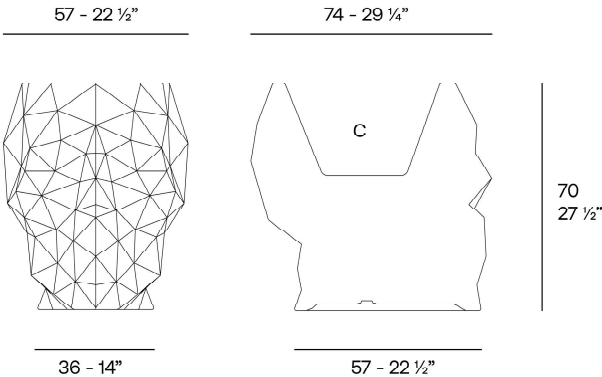

Info

Description

Weight: 0.7 Kg

Skull. Nano Planter
Skull. Nano Maceta
C = 11 x 13 x 10 - 4 1/8" x 5" x 4"
0.7 L
1/6 gal
46100A

Skull planter 45x34x43

Inspired by the bold aesthetic and intrigue of the faceted skull shape, this collection stands as a variety of pieces designed for outdoor spaces that fuse art and functionality. Each element radiates an aura of intrigue and unique style, and is destined to become the centre of attention.

Info

Description

Weight: 4 Kg

Skull. Planter 40
Skull. Maceta 40
C = 24 x 30 x 15 - 9 1/2" x 11 1/4" x 6"
4.8 L
1 1/3 gal
46101A

Skull planter 75x57x70

Inspired by the bold aesthetic and intrigue of the faceted skull shape, this collection stands as a variety of pieces designed for outdoor spaces that fuse art and functionality. Each element radiates an aura of intrigue and unique style, and is destined to become the centre of attention.

Info

Description

Weight: 11 Kg

Skull. Planter 70
Skull. Maceta 70
C = 38 x 29 x 49 - 15" x 11 1/2" x 19 1/2"
27.5 L
7 1/2 gal
46102A

Skull planter 107x82x100

Inspired by the bold aesthetic and intrigue of the faceted skull shape, this collection stands as a variety of pieces designed for outdoor spaces that fuse art and functionality. Each element radiates an aura of intrigue and unique style, and is destined to become the centre of attention.

Info

Description

Weight: 22 Kg

Skull. Planter 100
Skull. Maceta 100
C = 55 x 46 x 71 - 2 1/4" x 18" x 28"
86.2 L
22 1/2 gal
46103A

Skull stool

Inspired by the bold aesthetic and intrigue of the faceted skull shape, this collection stands as a variety of pieces designed for outdoor spaces that fuse art and functionality. Each element radiates an aura of intrigue and unique style, and is destined to become the centre of attention.