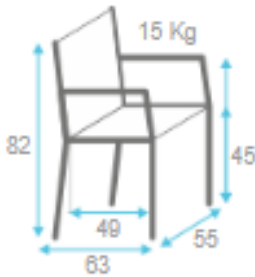

Sinatra Office Chair

SKU:CMMOAS-401-CDSINATR7

	← 1.4 m → FABRIC CONSUMPTION (M)				LEATHER (M2)
	1 UN	2 UN	4 UN	6 UN	1 UN
SINGLE FABRIC	2.00	3.35	6.70	10.05	3.17
FRONT BACK	0.65	1.30	-	-	1.00
PIPING	0.15	0.20	-	-	0.20
REAR BACK	0.65	1.30	-	-	1.00
SEAT	0.65	0.65	-	-	0.65
STRIP BELOW THE SEAT	0.25	0.35	-	-	0.30

REF: CDSINATR7

WOOD	STOCK	MIN
Steel	✓	0

Dimensions:

Height: 82 cm - 32.3"
 Width: 55 cm - 21.7"
 Depth: 63 cm - 22.8"
 Seat Height: 45 cm - 17.7"

Material:

Solid beech wood frame and it is available with an upholstered seat and back. This product is offered in other finishes, and in fabric, leather or COM. Contact us for dimensions and finishes customizations.