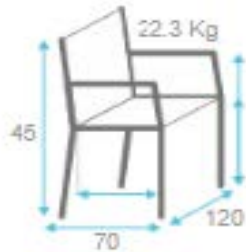

# Sinatra Coffee Table

SKU:CMMOAS-601-MSSINATRA

	 <b>FABRIC CONSUMPTION (M)</b>
	1 UN
<b>SINGLE FABRIC</b>	0

REF: MSSINATRA

WOOD	STOCK	MIN
Beech Wood	✔	0
Ash Wood	✘	12
Oak	✘	12
Walnut	✘	12

**Dimensions:**

Height: 40 cm - 15.75"  
 Width: 120 cm - 47.2"  
 Depth: 70 cm - 27.5"