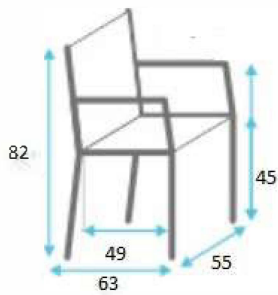

SINATRA CHAIR

SKU:CMMOAS-401-CDSINATR

	FABRIC CONSUMPTION (M)				LEATHER (M2)
	1 UN	2 UN	4 UN	6 UN	
SINGLE FABRIC	2.00	3.35	6.70	10.05	3.17
FRONT BACK	0.65	1.30	-	-	1.00
PIPING	0.15	0.20	-	-	0.20
REAR BACK	0.65	1.30	-	-	1.00
SEAT	0.65	0.65	-	-	0.65
STRIP BELOW THE SEAT	0.25	0.35	-	-	0.30

Dimensions:

Height: 82cm - 32.3 in
 Width: 55cm - 21.7 in
 Depth: 63cm - 24.8 in
 Seat Height: 45cm - 17.7 in

Material:

Solid beech frame, fully upholstered seat and back.
 This product is offered in other finishes, and in fabric, leather or COM. Contact us for COM/COL requirements and instructions.