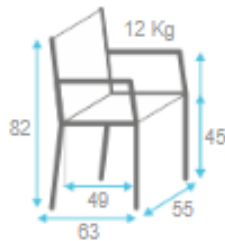

Sinatra Cane Chair

SKU:CMMOAS-401-CDSINAT11

	 FABRIC CONSUMPTION (M)				 LEATHER (M2)
	1 UN	2 UN	4 UN	6 UN	1 UN
SINGLE FABRIC	2.20	3.85	7.70	11.55	3.64
FRONT BACK	0.65	1.30	-	-	1.30
PIPING	0.30	0.55	-	-	0.55
REAR BACK	0.65	1.30	-	-	1.30
SEAT	0.65	0.65	-	-	0.70
STRIP BELOW THE SEAT	0.25	0.35	-	-	0.35

REF: CDSINAT11

WOOD	STOCK	MIN
Beech Wood		0
Ash Wood		24
Oak		24
Walnut		24

Dimensions:

Height: 82 cm - 32.3"
 Width: 55 cm - 21.7"
 Depth: 63 cm - 24.8"
 Seat Height: 45 cm - 17.7"

Material:

Solid beech wood frame and it is available with an upholstered seat and rattan back. This product is offered in other finishes, and in fabric, leather or COM. Contact us for dimensions and finishes customizations.