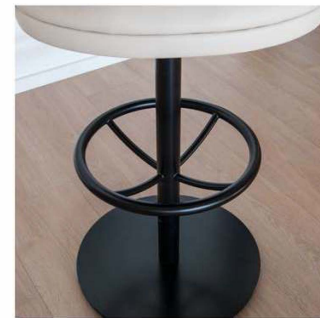

# SINATRA BETA SWIVEL

SKU:CMMOAS-403-CDSINATR5

	← 1.4 m → FABRIC CONSUMPTION (M)				LEATHER (M2)
	1 UN	2 UN	4 UN	6 UN	1 UN
SINGLE FABRIC	2.05	3.10	7.00	10.50	2.93
FRONT BACK	0.65	1.30	-	-	1.00
PIPING	0.15	0.20	-	-	0.20
REAR BACK	0.65	1.25	-	-	1.00
SEAT	0.70	0.70	-	-	0.70
STRIP BELOW THE SEAT	0.25	0.35	-	-	0.30

**Dimensions:**

Height: 117cm - 46.1 in  
 Width: 55cm - 21.7 in  
 Depth: 59cm - 23.2 in  
 Seat Height: 79cm - 31.1 in

**Material:**

Black metal frame, fully upholstered with swivel base. This product is offered in other finishes, and in fabric, leather or COM. Contact us for COM/COL requirements and instructions.