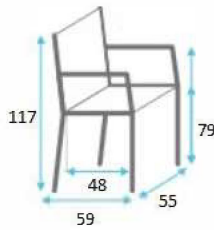

# SINATRA BETA SWIVEL

SKU:CMMOAS-403-CDSINATR5

	← 1.4 m → FABRIC CONSUMPTION (M)				LEATHER (M2)
	1 UN	2 UN	4 UN	6 UN	1 UN
SINGLE FABRIC	2.05	3.10	7.00	10.50	2.93
FRONT BACK	0.65	1.30	-	-	1.00
PIPING	0.15	0.20	-	-	0.20
REAR BACK	0.65	1.25	-	-	1.00
SEAT	0.70	0.70	-	-	0.70
STRIP BELOW THE SEAT	0.25	0.35	-	-	0.30

**Dimensions:**

Height: 117cm - 46.1 in  
 Width: 55cm - 21.7 in  
 Depth: 59cm - 23.2 in  
 Seat Height: 79cm - 31.1 in

**Material:**

Black metal frame, fully upholstered with swivel base. This product is offered in other finishes, and in fabric, leather or COM. Contact us for COM/COL requirements and instructions.