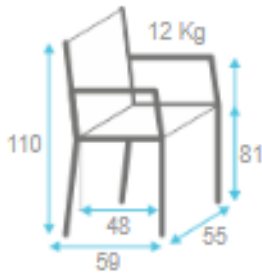

Sinatra Beta Cane

SKU:CMMOAS-403-Sinatra Beta Cane

	← 1.4 m → FABRIC CONSUMPTION (M)				LEATHER (M2)
	1 UN	2 UN	4 UN	6 UN	1 UN
SINGLE FABRIC	2.20	3.85	7.70	11.55	3.64

BASE

WOOD	STOCK	MIN
Beech Wood	✓	0
Ash Wood	✗	12
Oak	✗	12
Walnut	✗	12

Dimensions:

Height: 110 cm - 43.3"
 Width: 55 cm - 21.7"
 Depth: 59 cm - 32.25"
 Seat Height: 81 cm - 31.9"

Material:

Solid beech frame, fully upholstered seat and rattan back. This product is offered in other finishes, and in fabric, leather or COM. Contact us for COM/COL requirements and instructions.