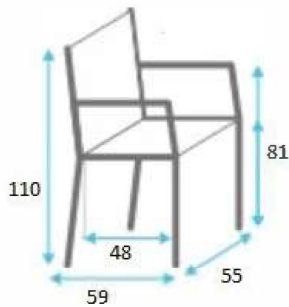

SINATRA BETA BARSTOOL

SKU:CMMOAS-403-CDSINATR2

	FABRIC CONSUMPTION (M)				LEATHER (M2)
	1 UN	2 UN	4 UN	6 UN	1 UN
SINGLE FABRIC	2.05	3.45	6.85	10.30	3.26
FRONT BACK	0.60	1.20	-	-	1.20
PIPING	0.15	0.20	-	-	0.20
REAR BACK	0.60	1.20	-	-	1.20
SEAT	0.70	0.70	-	-	0.70
STRIP BELOW THE SEAT	0.25	0.35	-	-	0.35

Dimensions:

Height: 110cm - 43.3 in
 Width: 55cm - 21.7 in
 Depth: 59cm - 23.2 in
 Seat Height: 81cm - 31.9 in

Material:

Solid beech frame with brass footrest and caps, fully upholstered seat and back.
 This product is offered in other finishes, and in fabric, leather or COM. Contact us for dimensions and finishes customizations.