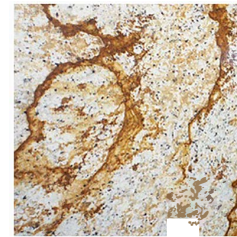

Ceramic Finish

Verdisgris + Brass Finish

Verdisgris + Brass Finish

Natural Outdoor

Aged Natural Outdoor

Ivory Finish Outdoor

Concrete Color Outdoor  
Organic Texture

Aged Color  
Stripes Texture

## Marble

Black Silk

Carrara

Ice Jade

Juparana

Travertine