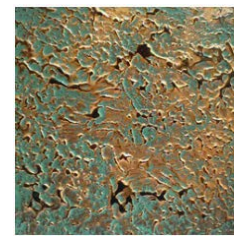

The Siana is offered in a round or oval shape. Contact us for customization.

Reinforced resin is stain resistant and suitable for contract use.

Tabletop in walnut root veneer  
Base in corten color, forge texture

## Resin Finishes

Bronze Color  
Organic Texture

Brass Color  
Organic Texture

Iron Color  
Organic Texture

Aged Silver Color  
Organic Texture

Aged Gold  
Plasma Texture

Corten Color  
Forge Texture

Corten Color  
Magma Texture

Ceramic Finish

Verdisgris + Brass Finish

Verdisgris + Brass Finish

Natural Outdoor

Aged Natural Outdoor

Ivory Finish Outdoor

Concrete Color Outdoor  
Organic Texture

Aged Color  
Stripes Texture

## Lacquer Finishes

Silver Color

Gold Color

RAL 6034  
Pastel Turquoise  
Outdoor

RAL 9010  
Pure White  
Outdoor

RAL 7037  
Dusty Grey  
Outdoor

RAL 7043  
Traffic Grey B  
Outdoor

RAL 7044  
Silk Grey  
Outdoor