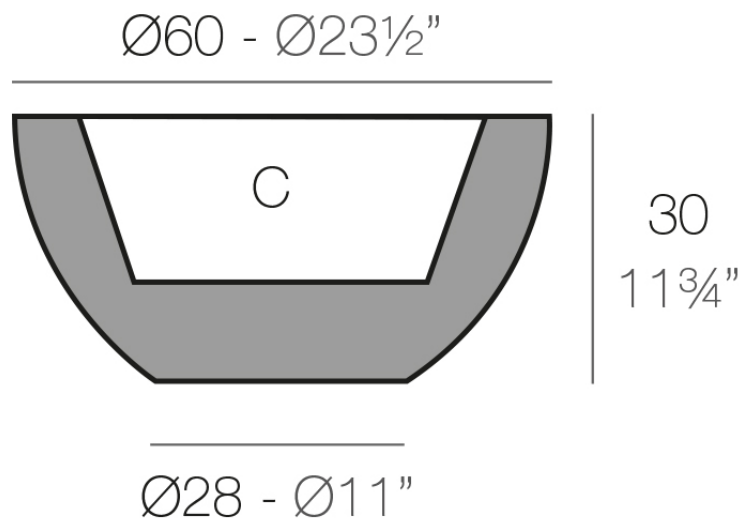

SFERA PLANTER COLLECTION

SKU:VOMOOM-701-SFERA

Sfera ø60x30

The most extensive collection of indoor and outdoor planters .Timeless and minimalist designs that allow you to create unique and original atmospheres for homes, restaurants and any space.

Info

Description

Pot made of polyethylene resin by rotational moulding. 100% Recyclable. Item suitable for indoor and outdoor use. Available in different finishes.

Weight: 4 Kg

SFERA $\text{Ø}60$ cm

C = 23 L

SFERA $\text{Ø}23\frac{1}{2}"$

C = 6 gal

Sfera ø80x40

The most extensive collection of indoor and outdoor planters .Timeless and minimalist designs that allow you to create unique and original atmospheres for homes, restaurants and any space.

Info

Description

Pot made of polyethylene resin by rotational moulding. 100% Recyclable. Item suitable for indoor and outdoor use. Available in different finishes.

Weight: 8.5 Kg

SFERA Ø80 cm	C = 58 L
SFERA Ø31½"	C = 15¼ gal