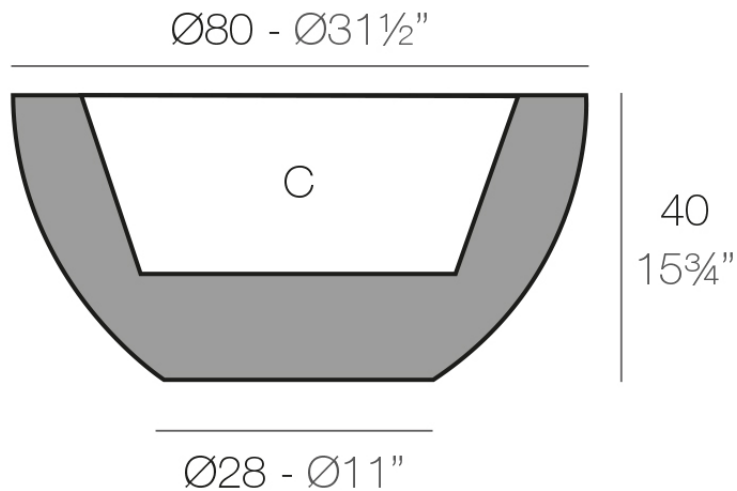

Info

Description

Pot made of polyethylene resin by rotational moulding. 100% Recyclable. Item suitable for indoor and outdoor use. Available in different finishes.

Weight: 4 Kg

SFERA $\text{Ø}60$ cm

C = 23 L

SFERA $\text{Ø}23\frac{1}{2}"$

C = 6 gal

Sfera ø80x40

The most extensive collection of indoor and outdoor planters .Timeless and minimalist designs that allow you to create unique and original atmospheres for homes, restaurants and any space.

Info

Description

Pot made of polyethylene resin by rotational moulding. 100% Recyclable. Item suitable for indoor and outdoor use. Available in different finishes.

Weight: 8.5 Kg

SFERA Ø80 cm	C = 58 L
SFERA Ø31½"	C = 15¼ gal