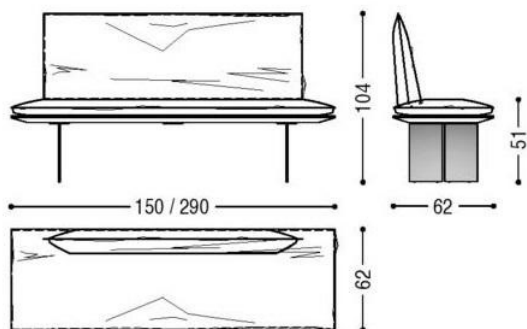

Bench with seat made from glued slats with squared sides that matches the iron legs with a centre joint. The seat and back are equipped with maxi cushions covered in leather or fabric with exposed stitching. Available in the linear or angular models.

Finish: base of oil / natural wax of vegetable origin with pine extracts.