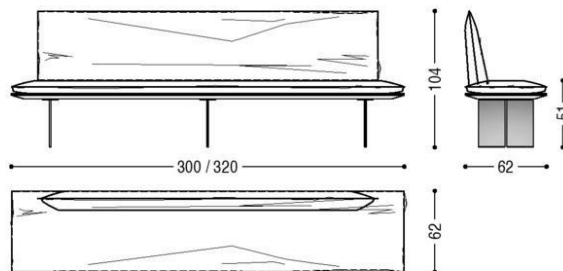

Bench with seat made from glued slats with squared sides that matches the iron legs with a centre joint. The seat and back are equipped with maxi cushions covered in leather or fabric with exposed stitching. Available in the linear or angular models.

Finish: base of oil / natural wax of vegetable origin with pine extracts.