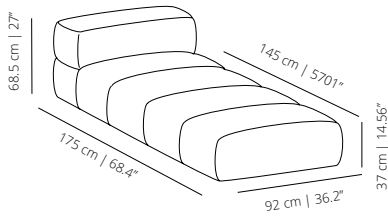

SAVICH
chaise module