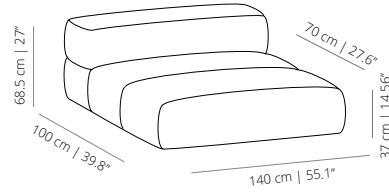

SAVIMA
module