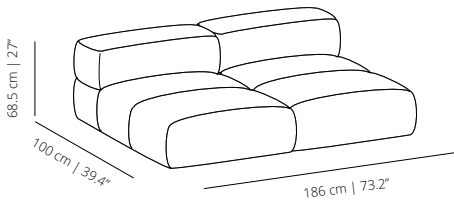

COMPOSITION 3
sofa