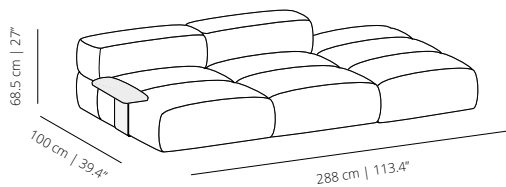

COMPOSITION 8
sofa