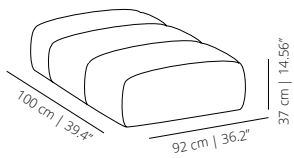

SAVISR
pouf