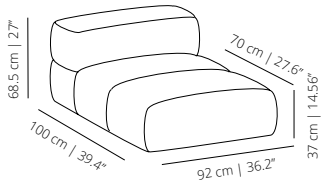

SAVINA SOFA - MODULES

SAVIM
module