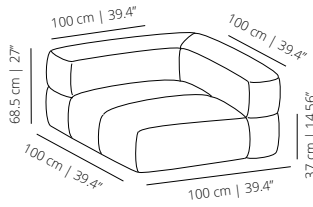

SAVIRI
corner module