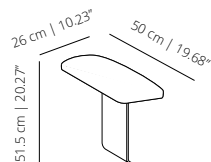

SAVIBRRO
upholstered wooden arm