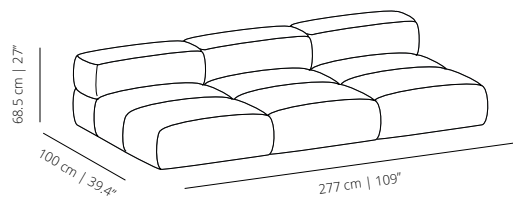

## SAVINA SOFA - COMPOSITIONS

---

**COMPOSITION 1**  
louge chair

**COMPOSITION 2**  
chaise longue

**COMPOSITION 3**  
sofa

**COMPOSITION 4**  
sofa

**COMPOSITION 5**  
sofa

**COMPOSITION 6**  
sofa

**Under table powerbox.** Powerbox available with two sockets or combined with built-in multimedia devices. Dimensions: 16.8x5.4x5.4 cm

**Built-in SCHUKO powerbox/ USB hub.** Powerbox with one slot for socket or multimedia option  
Dimensions: Ø6.6x15 cm