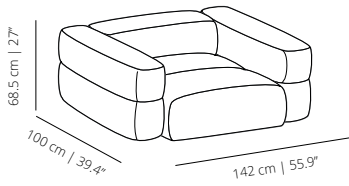

SAVINA SOFA - COMPOSITIONS

COMPOSITION 1
louge chair