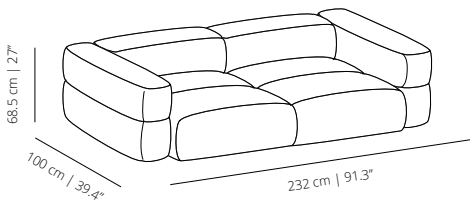

## SAVINA SOFA - COMPOSITIONS

---

**COMPOSITION 1**  
louge chair

**COMPOSITION 2**  
chaise longue

**COMPOSITION 3**  
sofa

**COMPOSITION 4**  
sofa

**COMPOSITION 5**  
sofa

**COMPOSITION 6**  
sofa

**Under table powerbox.** Powerbox available with two sockets or combined with built-in multimedia devices. Dimensions: 16.8x5.4x5.4 cm

**Built-in SCHUKO powerbox/ USB hub.** Powerbox with one slot for socket or multimedia option  
Dimensions: Ø6.6x15 cm