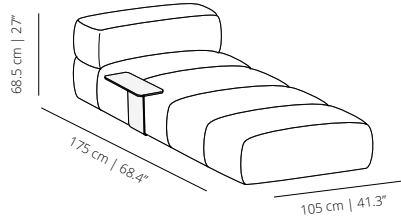

COMPOSITION 2
chaise longue