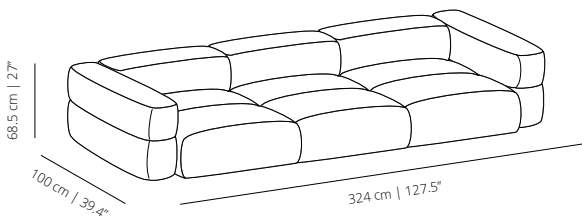

COMPOSITION 7
sofa