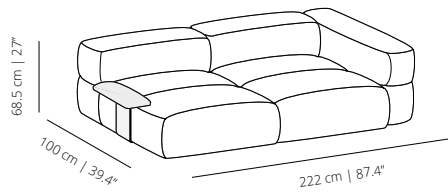

## SAVINA SOFA - COMPOSITIONS

---

**COMPOSITION 1**  
louge chair

**COMPOSITION 2**  
chaise longue

**COMPOSITION 3**  
sofa

**COMPOSITION 4**  
sofa

**COMPOSITION 5**  
sofa

**COMPOSITION 6**  
sofa

**Under table powerbox.** Powerbox available with two sockets or combined with built-in multimedia devices. Dimensions: 16.8x5.4x5.4 cm

**Built-in SCHUKO powerbox/ USB hub.** Powerbox with one slot for socket or multimedia option  
Dimensions: Ø6.6x15 cm