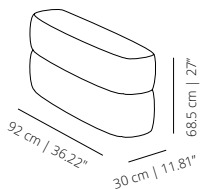

SAVIBRHT
upholstered arm