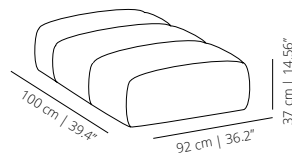

SAVIPO
pouf