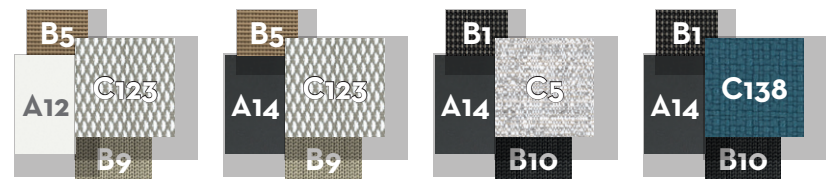

SOFA LOUNGE XL DX / CODE: SALXLDX

	Width	Depth	Height	H. armrest	H. seat	H. cushion
cm	141	160	85	52	38	20
inch	55.5	63.0	33.5	20.5	15.0	7.9