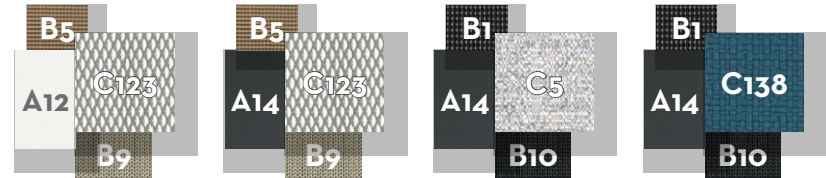

## SOFA CX / CODE: SALCX

	Width	Depth	Height	H. seat	H. cushion
cm	220	105	85	38	20
inch	86.6	41.3	33.5	15.0	7.9