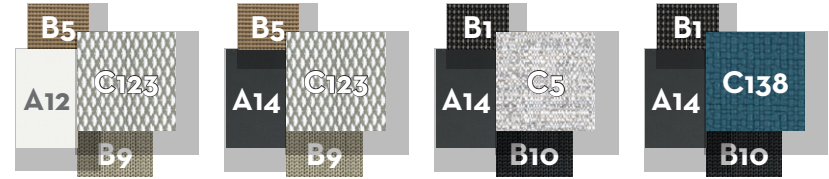

## SOFA CORNER SX + POUF / CODE: SALANGSXPUF

	Width	Depth	Height	H. seat	H. cushion
cm	231	105	85	38	20
inch	90.9	41.3	33.5	15.0	7.9

## SOFA CORNER DX / CODE: SALDXANG

	Width	Depth	Height	H. seat	H. cushion
cm	231	105	85	38	20
inch	90.9	41.3	33.5	15.0	7.9

	Width	Depth	Height	H. seat	H. cushion
cm	231	105	85	38	20
inch	90.9	41.3	33.5	15.0	7.9

SOFA LOUNGE SX / CODE: SALCLSX

KG 55,0

2.30 mc

	Width	Depth	Height	H. armrest	H. seat	H. cushion
cm	108	198	85	52	38	20
inch	42.5	78.0	33.5	20.5	15.0	7.9

SOFA LOUNGE DX / CODE: SALCLDX

KG 40,0

unit 1  
2.00 mc