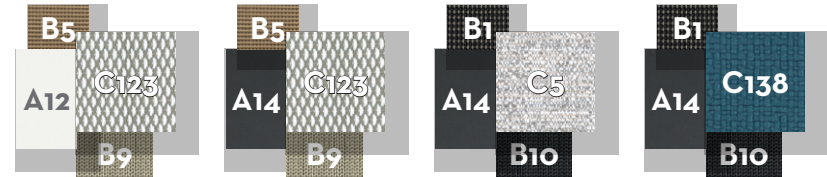

LIVING ARMCHAIR CODE: SALPL

	Width	Depth	Height	H. armrest	H. seat	H. cushion
cm	112	108	85	52	38	20
inch	44.1	42.5	33.5	20.5	15.0	7.9

COFFEE TABLE 90 X 90 / CODE: SALTCD90

	Width	Depth	Height
cm	90	90	25
inch	35.4	35.4	9.8