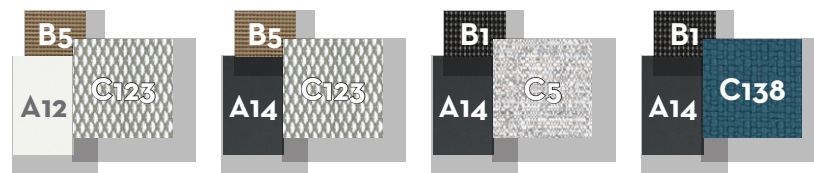

## ARMREST FOR BENCH / CODE: SALBENARM

	Width	Depth	Height
cm	32	57	31
inch	12.6	22.4	12.2

## POUF / CODE: SALPUF

	Width	Depth	Height	H. cushion
cm	94	94	38	20
inch	37.0	37.0	15.0	7.9