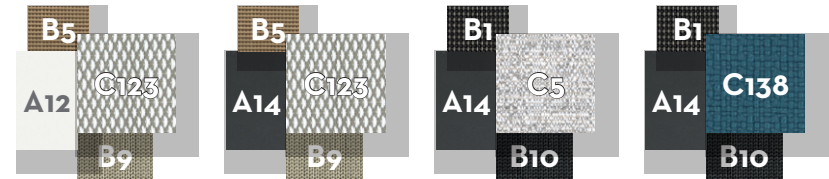

Width	Depth	Height	H. armrest	H. seat	H. cushion
cm	108	198	85	52	38	20
inch	42.5	78.0	33.5	20.5	15.0	7.9

KG 40,0

unit 1
2.00 mc