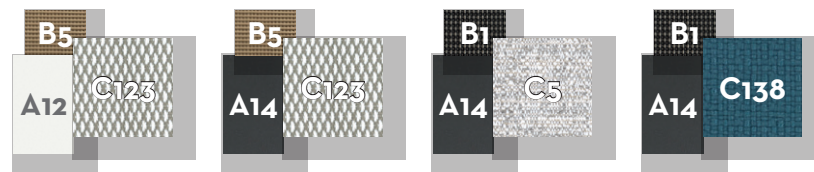

ARMREST FOR BENCH / CODE: SALBENARM

	Width	Depth	Height
cm	32	57	31
inch	12.6	22.4	12.2