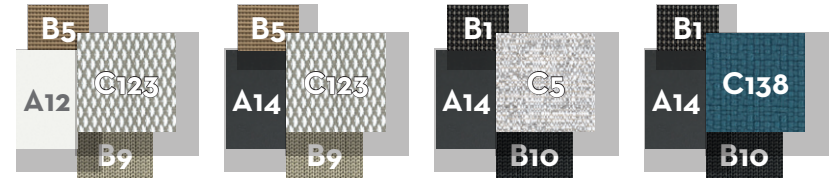

## SOFA CORNER DX / CODE: SALDXANG

	Width	Depth	Height	H. seat	H. cushion
cm	231	105	85	38	20
inch	90.9	41.3	33.5	15.0	7.9

	Width	Depth	Height	H. seat	H. cushion
cm	231	105	85	38	20
inch	90.9	41.3	33.5	15.0	7.9

SOFA LOUNGE SX / CODE: SALCLSX

KG 55,0

2.30 mc

	Width	Depth	Height	H. armrest	H. seat	H. cushion
cm	108	198	85	52	38	20
inch	42.5	78.0	33.5	20.5	15.0	7.9

SOFA LOUNGE DX / CODE: SALCLDX

KG 40,0

unit 1  
2.00 mc