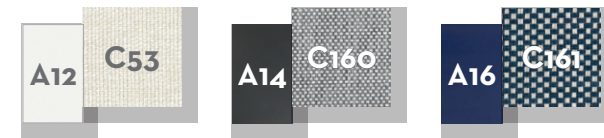

## DINING ARMCHAIR / CODE: SWIPP

	Width	Depth	Height	H. armrest	H. seat	H. cushion
cm	62	59	75	72	46	6
inch	112.2	37.4	27.6	23.6	15.7	7.9

## DINING CHAIR / CODE: SWISP

	Width	Depth	Height	H. armrest	H. seat	H. cushion
cm	51	58	75	72	46	6
inch	112.2	37.4	27.6	23.6	15.7	7.9

## SUNBED / CODE: SWILET

	Width	Depth	Height	H. cushion
cm	205	87	36	29
inch	112.2	37.4	27.6	15.7