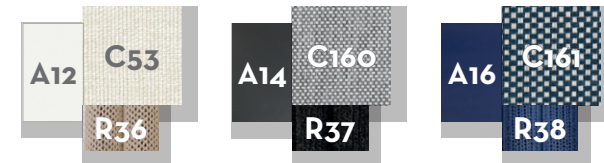

## PLAZA COFFEE TABLE 80X65 / CODE: PLATC8065

	Width	Depth	Height
cm	80	65	35
inch	112.2	37.4	27.6

 KG 45,0  unit 1 0.30 mc 

DINING TABLE D150 / CODE: SWITPD150

	Width	Depth	Height
cm	150	150	75
inch	112.2	37.4	27.6

DINING TABLE 220X110 / CODE: SWITP220

	Width	Depth	Height
cm	220	110	75
inch	112.2	37.4	27.6

DINING TABLE 300X110 / CODE: SWITP300

	Width	Depth	Height
cm	300	110	75
inch	112.2	37.4	27.6

## DINING ARMCHAIR / CODE: SWIPP

	Width	Depth	Height	H. armrest	H. seat	H. cushion
cm	62	59	75	72	46	6
inch	112.2	37.4	27.6	23.6	15.7	7.9