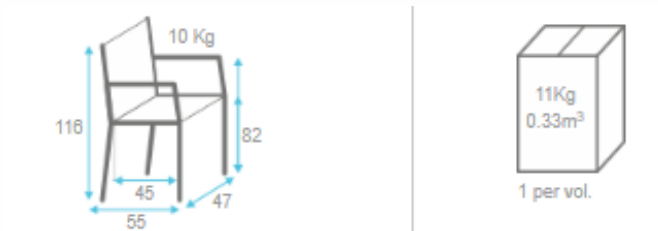

Riviera Beta 3 Barstool

SKU:CMMOAS-403-CDRIVER11

	← 1.4 m → FABRIC CONSUMPTION (M)				LEATHER (M2)
	1 UN	2 UN	4 UN	6 UN	1 UN
SINGLE FABRIC	0.55	0.55	1.10	1.65	0.52

REF: CDRIVER11

WOOD	STOCK	MIN
Beech Wood	✓	0
Ash Wood	✗	24
Oak	✗	24
Walnut	✗	24

Dimensions:

Height: 116 cm - 45.6"
 Width: 47 cm - 18.5"
 Depth: 55 cm - 24.6"
 Seat Height: 82 cm - 32.25"

Material:

Solid beech wood frame and it is available with an upholstered seat and rattan back. This product is offered in other finishes, and in fabric, leather or COM. Contact us for dimensions and finishes customizations.