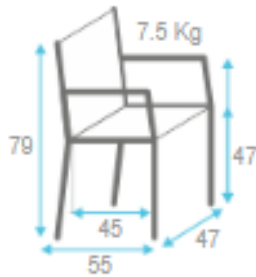

Riviera 3 Side Chair

SKU:CMMOAS-401-CDRIVERA3

	← 1.4 m → FABRIC CONSUMPTION (M)				LEATHER (M2)
	1 UN	2 UN	4 UN	6 UN	1 UN
SINGLE FABRIC	0.55	0.55	1.10	1.65	0.52

REF: CDRIVERA3

WOOD	STOCK	MIN
Beech Wood	✓	0
Ash Wood	✗	48
Oak	✗	48
Walnut	✗	48

Dimensions:

Height: 79 cm - 31.1"
 Width: 47 cm - 18.5"
 Depth: 55 cm - 21.7"
 Seat Height: 47 cm - 18.5"

Material:

Solid beech wood frame and it is available with an upholstered seat and back. This product is offered in other finishes, and in fabric, leather or COM. Contact us for dimensions and finishes customizations.