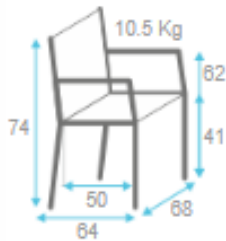

Riviera 3 Lounge Chair

SKU:CMMOAS-402-CDRIVER10

	← 1.4 m → FABRIC CONSUMPTION (M)				LEATHER (M2)
	1 UN	2 UN	4 UN	6 UN	1 UN
SINGLE FABRIC	0.70	0.70	1.40	2.10	0.66

REF: CDRIVER10

WOOD	STOCK	MIN
Beech Wood	✓	0
Ash Wood	✗	24
Oak	✗	24
Walnut	✗	24

Dimensions:

Height: 74 cm - 29.1"
 Width: 68 cm - 26.75"
 Depth: 64 cm - 25.2"
 Seat Height: 41 cm - 16.1"
 Arm Height: 62 cm - 24.4"

Material:

Solid beech wood frame and it is available with an upholstered seat and rattan back. This product is offered in other finishes, and in fabric, leather or COM. Contact us for dimensions and finishes customizations.