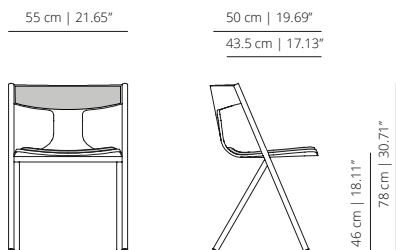

SKU:VIMOBÉ-401-QUAROA
stackable chair

x10 Stackable up to 10 units.

Minimum order 2 units.

SKU:VIMOBÉ-401-QUARO
chair with cushion

SKU:VIMOBÉ-401-QUAROCR
chair with cushion and backrest

STRUCTURE

Powder coated