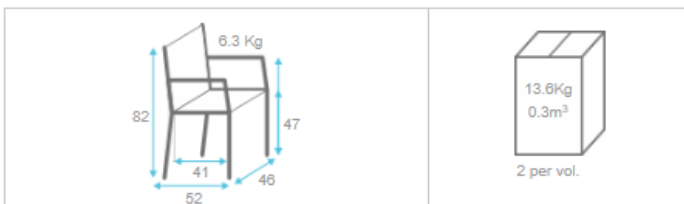

MONSANTO 6 CHAIR

SKU:CMMOAS-401-MONSANTO6

	← 1.4 m → FABRIC CONSUMPTION (M)				LEATHER (M2)
	1 UN	2 UN	4 UN	6 UN	1 UN
SINGLE FABRIC	0.55	0.55	1.10	1.65	0.52

BASE

WOOD	STOCK	MIN
Beech Wood	✓	0
Ash Wood	✗	48
Oak	✗	48
Walnut	✗	48

Dimensions

Height: 82cm - 32.25 in

Width: 46cm - 18.1 in

Depth: 52cm - 20.5 in

Seat Height: 47cm - 18.5 in

Material:

Solid beech wood frame and it is available with an upholstered seat and rattan back. This product is offered in other finishes, and in fabric, leather or COM.