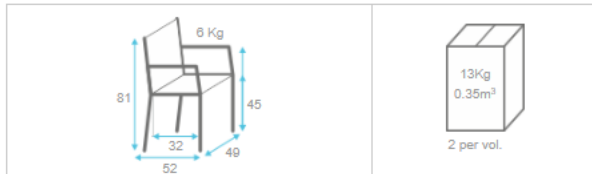

# PRIME 4 CHAIR

SKU:CMMOAS-401-CDPRIME40

	FABRIC CONSUMPTION (M)				LEATHER (M2)
	1 UN	2 UN	4 UN	6 UN	1 UN
SINGLE FABRIC	0.05	0.05	1.10	1.65	0.22

REF: CDPRIME40

**Dimensions:**

Height: 81cm - 32 in

Width: 49cm - 19.25 in

Depth: 52cm - 20.5 in

Seat Height: 45cm - 17.75 in

**Material:**

Solid beech wood frame and it is available with an upholstered seat and rattan back. This product is offered in other finishes, and in fabric, leather or COM.