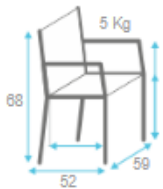

Portsmouth Low Stool

SKU:CMMOAS-403-CDPORTAMA

	 FABRIC CONSUMPTION (M)
	1 UN
SINGLE FABRIC	0

REF: CDPORTAMA

WOOD	STOCK	MIN
Beech Wood	⊘	24
Ash Wood	⊘	24

Dimensions:

Height: 68 cm - 26.75"
 Width: 59 cm - 32.2"
 Depth: 52 cm - 20.5"
 Seat Height: 52 cm - 20.5"