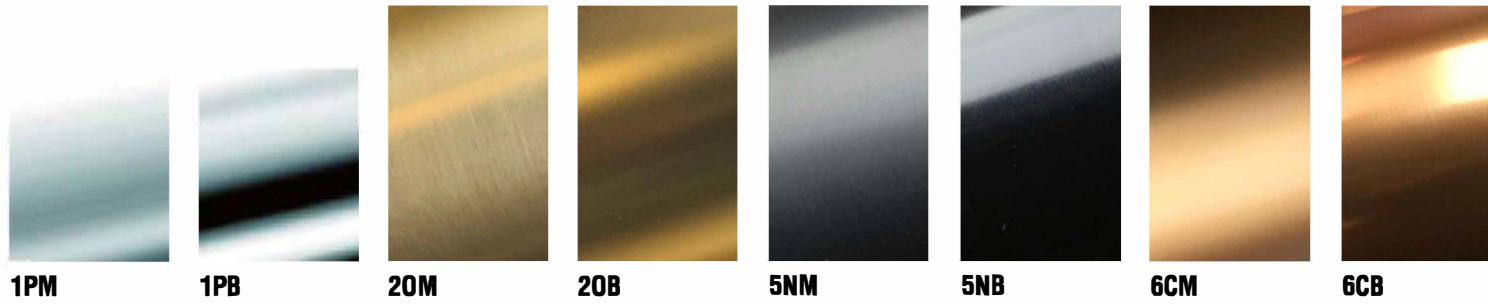

ALUMINIO ANODIZADO / ANODIZED ALUMINIUM / ALUMINIUM ANODISÉ

Please be aware that the actual colors might vary from what you see on your screen, as monitor settings can differ.