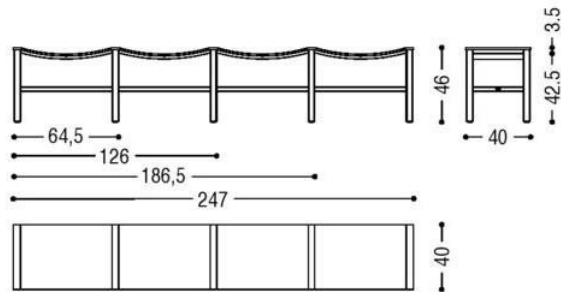

Bench completely made of hardwood with glued slats. Consists of a single surface in ergonomic wood that continues for the entire length of the seat. Supported by square legs with foot rests. Finish: base of oil / natural wax of vegetable origin with pine extracts.

Bench Sizes:

- 25.5"W x 15.75"D x 18"H
- 49.75"W x 15.75"D x 18"H
- 73.5"W x 15.75"D x 18"H
- 97.25"W x 15.75"D x 18"H

WOOD AND FINISHES

WHITENED OAK WITH KNOTS WAX

OAK WITH KNOTS

ELM

OAK

WALNUT