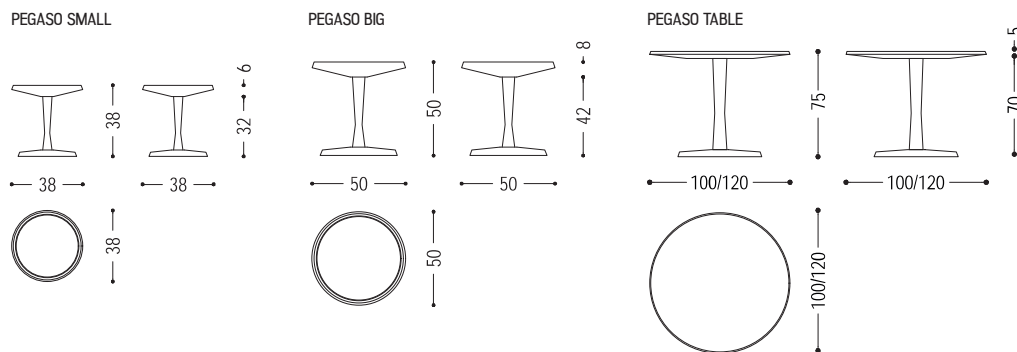

PEGASO

SKU:RIMO20-601-PEGASO

Round small table completely in solid wood, characterized by top obtained using a pantograph, central turned leg and floor base. Available in various sizes. Attention: the leg is turned in a different way on the small tables H.38 or H.50 cm compared to the tables H.75 cm.

CODE	SIZE
PEGASO SMALL	Ø 38 x H.38
PEGASO BIG	Ø 50 x H.50
PEGASO TABLE1	Ø 100 X H.75
PEGASO TABLE2	Ø 120 x H.75

AVAILABLE FINISHES:

A1: walnut without knots, elm

A2: oak without knots, cherry, maple

AVAILABLE FINISHES: